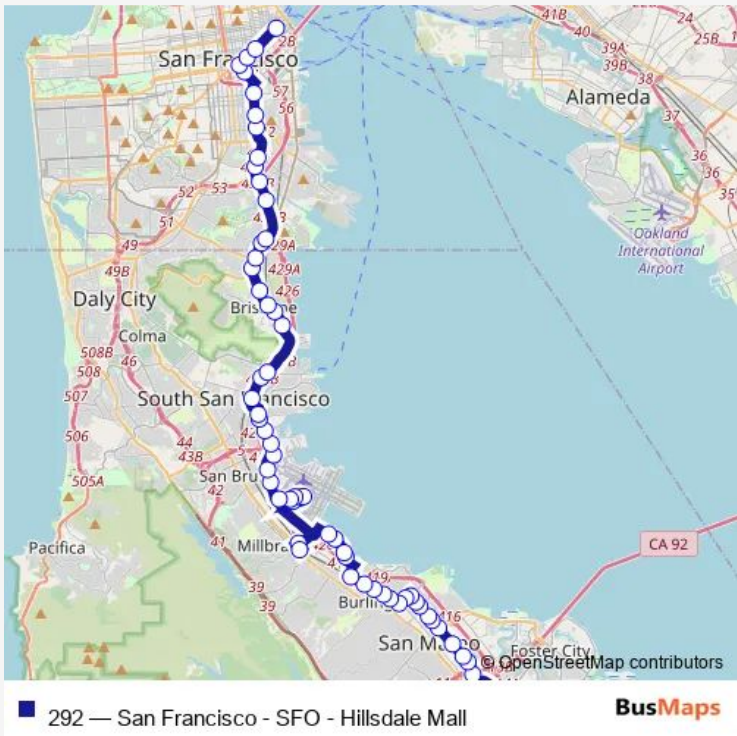

Bus 292 San Francisco - SFO - Hillsdale Mall

[Go to website](#)

Direction
 W Hillsdale Blvd & Edison St-Bay 6 — Mission St & 1st St (Northbound)
 62 stops
[Open route schedule](#)

- W Hillsdale Blvd & Edison St-Bay 6
- E Hillsdale Blvd & Curtiss St
- E Hillsdale Blvd & Pike Ln
- Saratoga Dr & Park Pl
- S Delaware St & Bermuda Dr
- S Delaware St & Charles Ln
- S Delaware St & 16th Ave
- S Delaware St & 10th Ave
- S Delaware St & 2nd Ave
- N Delaware St & Tilton Ave
- N Delaware St & Monte Diablo Ave
- N Delaware St & E Bellevue Ave
- 640 N Delaware St
- Delaware St & Peninsula Ave
- Peninsula Ave & Bloomfield Rd
- California Dr & Peninsula Ave
- California Dr & Howard Ave
- California Dr & Bellevue Ave
- California Dr & Oak Grove Ave
- California Dr & Morrell Ave
- California Dr & Broadway

Route schedule
 W Hillsdale Blvd & Edison St-Bay 6 — Mission St & 1st St (Northbound)

Monday	03:55-01:25 ⁺¹
Tuesday	03:55-01:25 ⁺¹
Wednesday	03:55-01:25 ⁺¹
Thursday	03:55-01:25 ⁺¹
Friday	03:55-01:25 ⁺¹
Saturday	04:00-01:00 ⁺¹
Sunday	04:00-01:00 ⁺¹

Route info
 Direction: W Hillsdale Blvd & Edison St-Bay 6
 Stops: 62
 Trip Duration: 2 hour 16 min

Bayshore Hwy & One Bay Plz

Bayshore Hwy & Burlway Rd

Bayshore Hwy & Stanton Rd

Bayshore Hwy & Mitten Rd

Millbrae Bart-Bay 12 West Busway

Airport Blvd & Linden Ave

Airport Blvd & Butler Ave

3745 Bayshore Blvd

Bayshore Blvd & Old County Rd

Bayshore Blvd & Valley Dr

Bayshore Blvd & Guadalupe Canyon Pkwy

Bayshore Blvd & Industrial Way

Bayshore Blvd & Geneva Ave