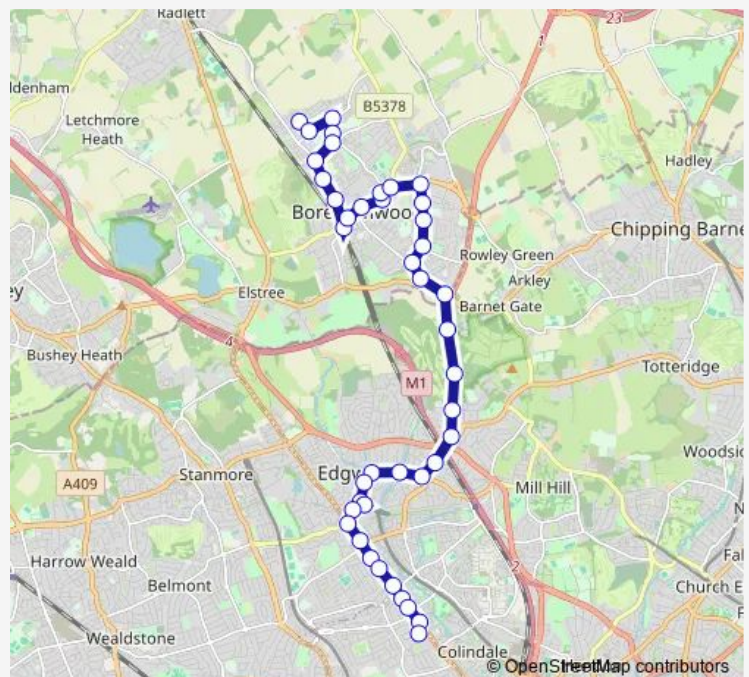

Tuesday 05:25-23:55

Wednesday 05:25-23:55

Thursday 05:25-23:55

Friday 05:25-23:55

Saturday 05:25-23:55

Sunday 06:55-23:55

Route info

Direction: RC Church

Stops: 42

Trip Duration: 0 hour 55 min

Scratchwood Park

Moat Mount Open Space

The Fairway Mill Hill

Apex Corner

Gibbs Green

Cloister Gardens

Farm Road

Broadfields Avenue Edgware

Edgware Library

Edgware

Edgware

Manor Park Crescent

Whitchurch Lane

Deansbrook Road

Edgware Community Hospital

North Road (HA8)

Burnt Oak Broadway

Watling Avenue Burnt Oak

Montrose Avenue / Umitas Youth Zone

Carlisle Road Colindale

Colindale Superstores

Direction