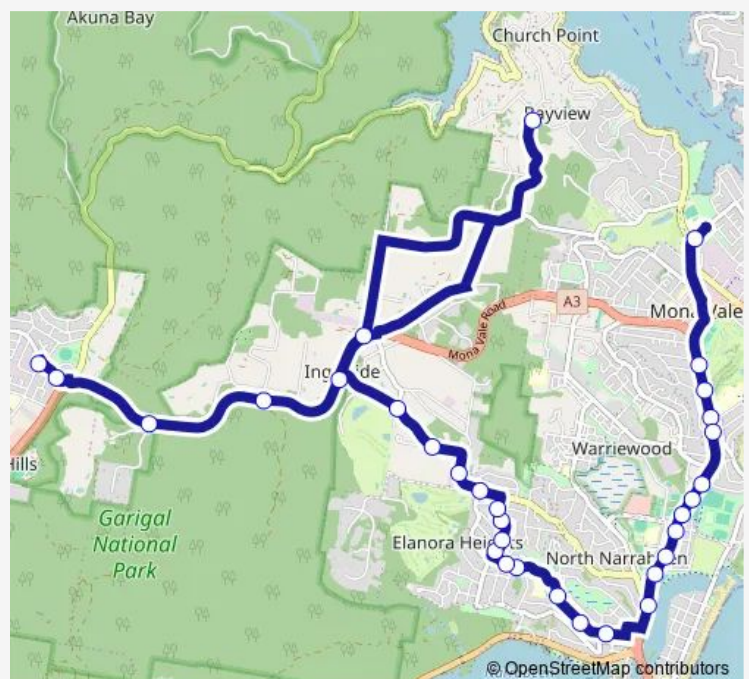

School Bus 292 Pittwater HS to Myoora Rd after Booralie Rd via Bayview

[Go to website](#)

Direction

undefined — undefined

0 stops

[Open route schedule](#)

Route schedule

undefined — undefined

Monday	14:30
Tuesday	14:30
Wednesday	14:30
Thursday	14:30
Friday	—
Saturday	—
Sunday	—

Route info

Direction:

Stops: 0

Trip Duration: — min

292 School Bus time schedules and route maps are available in an offline PDF at busmaps.com. Use the busmaps.com website to see live bus times, train schedule or subway schedule, and step-by-step directions for all public transit in Sydney

The schedule is provided in the local timezone. Times with "(+1)" indicate departures on the next day.

PDF file created on 2025-01-16

2024 BusMaps.com - All Rights Reserved