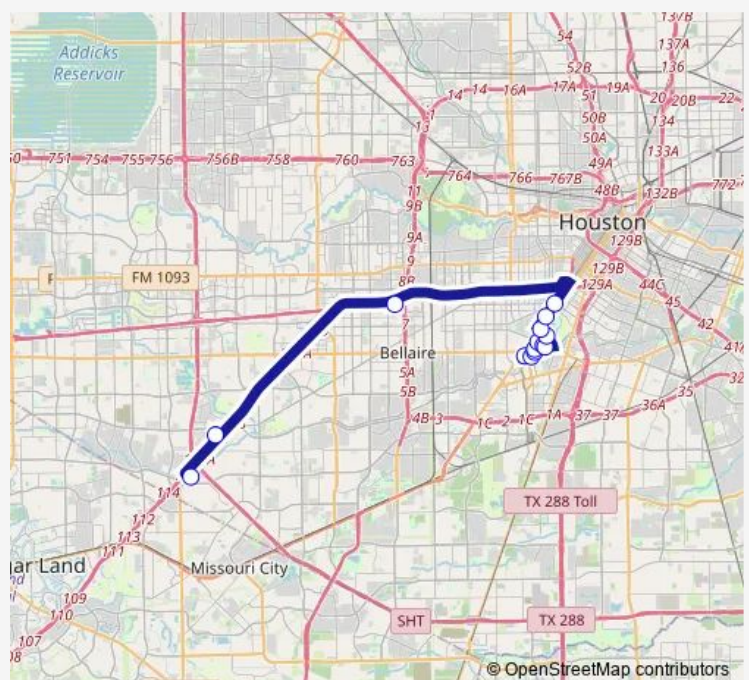

Wednesday 05:48-19:40

Thursday 05:48-19:40

Friday 05:48-19:40

Saturday —

Sunday —

Route info

Direction: Texas Medical Center Transit Center

Stops: 14

Trip Duration: 0 hour 39 min

Direction

West Belfort Park & Ride — Texas Medical Center Transit Center

15 stops

[Open route schedule](#)

West Belfort Park & Ride

Westwood Park & Ride

Westpark / Lower Uptown Transit Center

Main St @ Bissonnet St

Main St @ Sunset Blvd

Cambridge St @ Fannin St

Cambridge St @ Ben Taub Loop

Moursund St @ Lamar Flemming Ave

Moursund St @ Lamar Flemming Ave

Moursund St @ Lamar Flemming Ave

Bertner Ave @ Wilkins St

Tuesday 05:05-18:52

Wednesday 05:05-18:52

Thursday 05:05-18:52

Friday 05:05-18:52

Saturday —

Sunday —

Route info

Direction: West Belfort Park & Ride