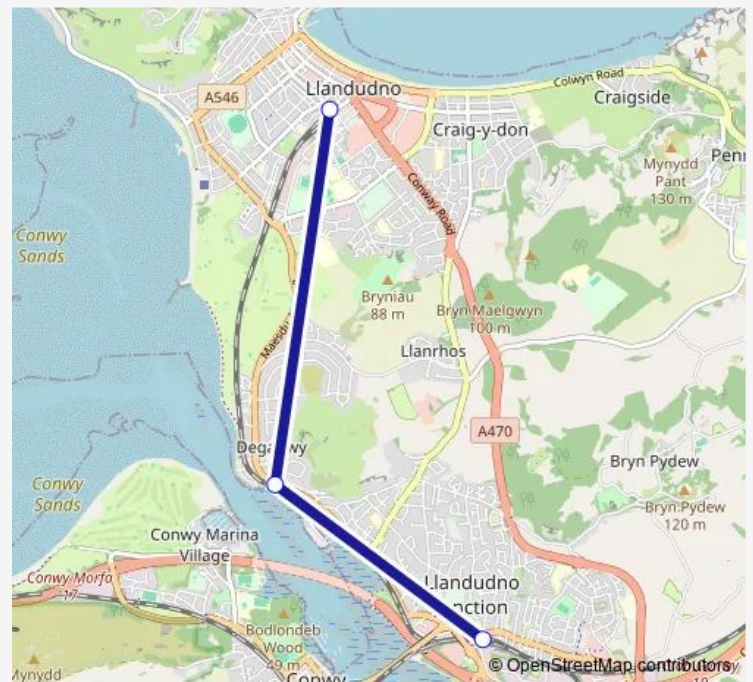

Rail Aw:Lld->Llj AW train service from LLD to Llj

[Go to website](#)

Direction

Llandudno — Llandudno Junction

3 stops

[Open route schedule](#)

Llandudno

Deganwy

Llandudno Junction

Route schedule

Llandudno — Llandudno Junction

Monday	07:08-21:11
Tuesday	07:08-21:11
Wednesday	07:08-21:11
Thursday	07:08-21:11
Friday	07:08-21:11
Saturday	07:08-21:19
Sunday	11:07-21:38

Route info

Direction: Llandudno

Stops: 3

Trip Duration: 0 hour 10 min

■ Aw:Lld->Llj — AW train service from LLD to Llj

Aw:Lld->Llj Rail time schedules and route maps are available in an offline PDF at busmaps.com. Use the busmaps.com website to see live bus times, train schedule or subway schedule, and step-by-step directions for all public transit in Conwy