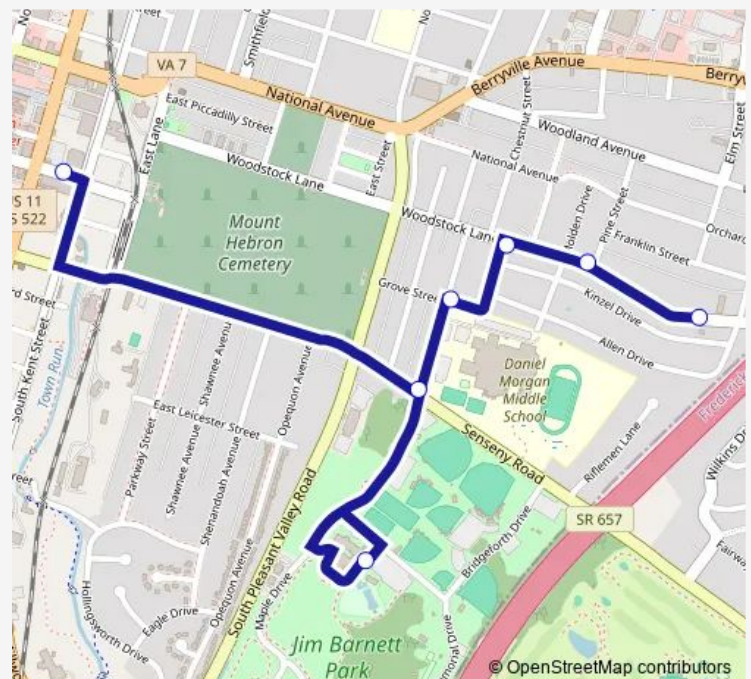

### Direction

Woodstock - Morgan Apts. — Boscawen Transfer Station

7 stops

[Open route schedule](#)

Woodstock - Morgan Apts.

Woodstock & Pine

Christopher & Woodstock

Grove & Purcell

### Route schedule

Woodstock - Morgan Apts. — Boscawen Transfer Station

Monday 06:14-19:04

Tuesday 06:14-19:04

Wednesday 06:14-19:04

Thursday 06:14-19:04

Friday 06:14-19:04

Saturday 09:44-16:44

### Route info

Direction: Woodstock - Morgan Apts.

Stops: 7

Trip Duration: 0 hour 11 min

■ Berryville Avenue

**Direction**

Boscawen Transfer Station — Woodstock - Morgan Apts.

17 stops

Franklin &amp; Allen

Woodstock - Morgan Apts.

**Route schedule**

Boscawen Transfer Station — Woodstock - Morgan Apts.

Monday 06:00-18:50

Tuesday 06:00-18:50

Wednesday 06:00-18:50

Thursday 06:00-18:50