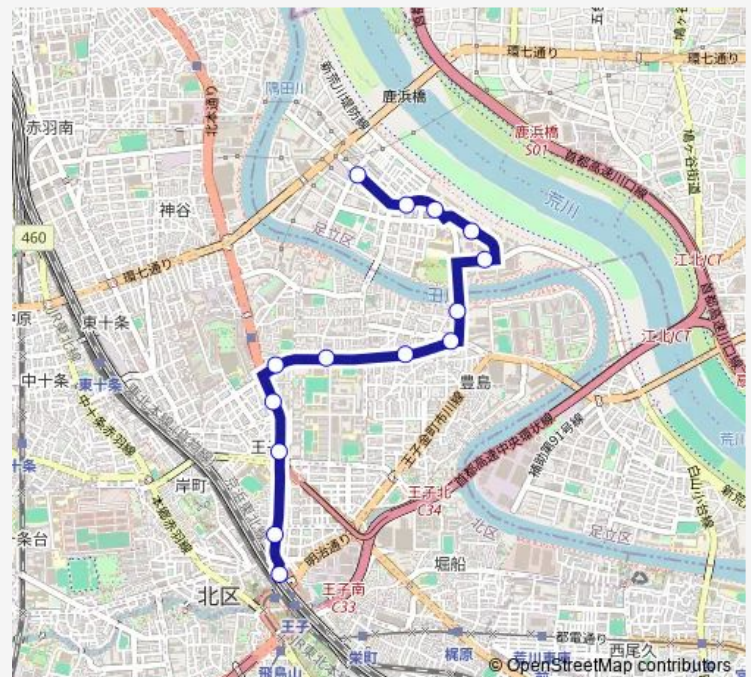

ハートアイランド入口

新田二丁目

### Route schedule

王子駅前 — 新田二丁目

Monday	23:16-00:48 <sup>+1</sup>
Tuesday	23:16-00:48 <sup>+1</sup>
Wednesday	23:16-00:48 <sup>+1</sup>
Thursday	23:16-00:48 <sup>+1</sup>
Friday	23:16-00:48 <sup>+1</sup>
Saturday	—
Sunday	—

### Route info

Direction: 王子駅前

Stops: 14

Trip Duration: 0 hour 14 min

深夜 1 1 Bus time schedules and route maps are available in an offline PDF at [busmaps.com](https://busmaps.com). Use the [busmaps.com](https://busmaps.com) website to see live bus times, train schedule or subway schedule, and step-by-step directions for all public transit in Tokyo