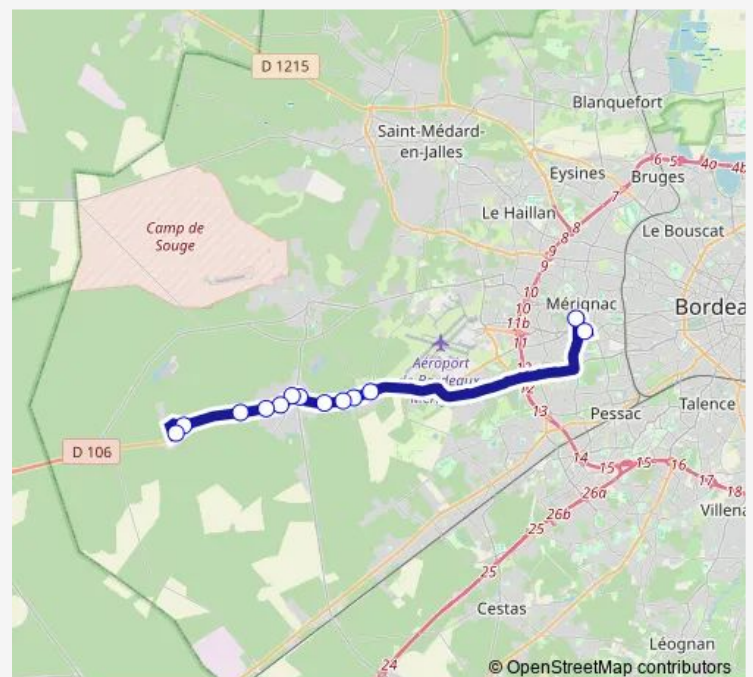

Allee de Saussets

L'Ombriere

Le Las

College

Route schedule

Les Deux Poteaux — College

Monday 07:44

Tuesday 07:44

Wednesday 07:44

Thursday 07:44

Friday 07:44

Saturday —

Sunday —

Route info

Direction: Les Deux Poteaux

Stops: 14

Trip Duration: 0 hour 41 min

Direction

Allee des Abeilles — Lyc. F. Daguin

6 stops

[Open route schedule](#)

Allee des Abeilles

Allee de Tillon

Rue de la Peloue

Stops: 6

Trip Duration: 0 hour 36 min

Direction

College — Les Deux Poteaux

15 stops

[Open route schedule](#)

College

Allée des Gravette