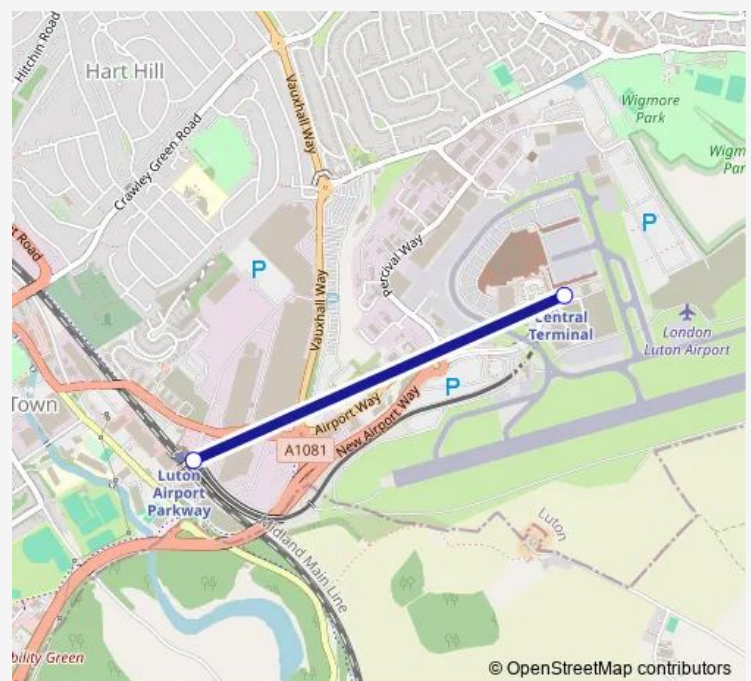

Cable tram DART Luton Airport - Luton Airport Parkway Station

[Go to website](#)

Direction

Airport Bus Station — Luton Airport Parkway Rail Station

2 stops

[Open route schedule](#)

Airport Bus Station

Luton Airport Parkway Rail Station

Route schedule

Airport Bus Station — Luton Airport Parkway Rail Station

Monday 00:13-23:58

Tuesday 00:13-23:58

Wednesday 00:13-23:58

Thursday 00:13-23:58

Friday 00:13-23:58

Saturday 00:13-23:58

Sunday 00:13-23:58

Route info

Direction: Airport Bus Station

Stops: 2

Trip Duration: 0 hour 4 min

 DART — Luton Airport - Luton Airport Parkway Station

Direction

Luton Airport Parkway Rail Station — Airport Bus Station