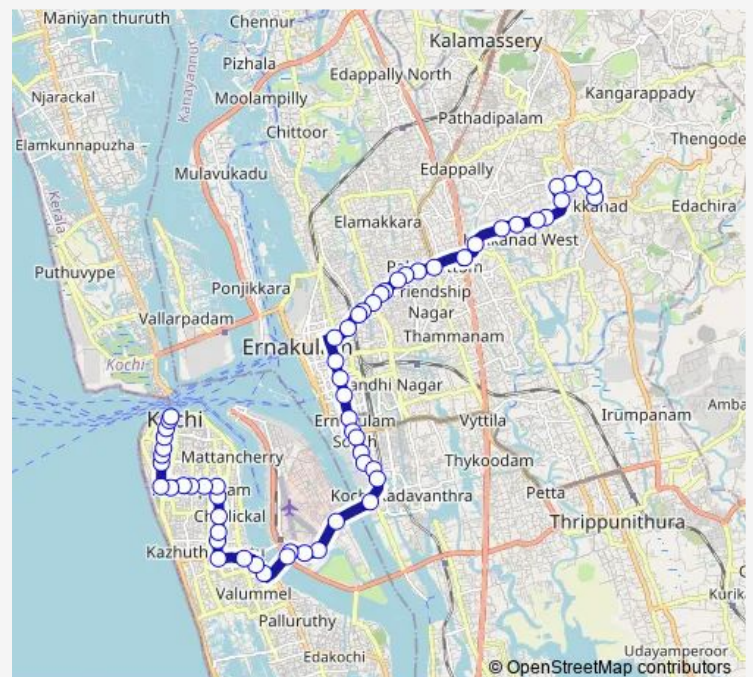

Thursday 06:00

Friday 06:00

Saturday 06:00

Sunday 06:00

Route info

Direction: Kakkanad Civil Station

Stops: 60

Trip Duration: 1 hour 9 min

Stops: 62

Trip Duration: 1 hour 9 min

Naval Base

Thevara Junction

Thevara

Atlantis

Cochin Shipyard Main Gate

Ravipuram