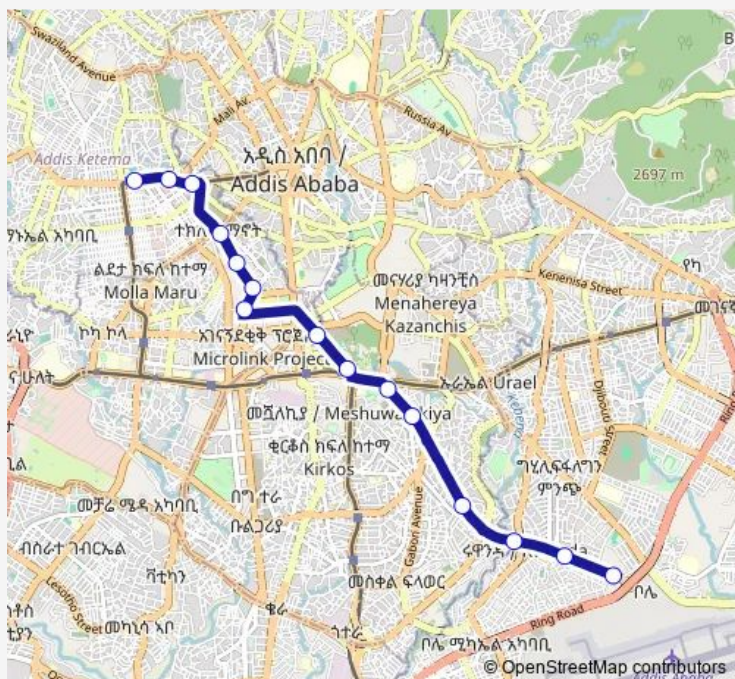

### Route schedule

Bole Millenium — Autobus Tera

Monday 06:00

Tuesday 06:00

Wednesday 06:00

Thursday 06:00

Friday 06:00

Saturday 06:00

### Route info

Direction: Bole Millenium

Stops: 17

Trip Duration: 0 hour 56 min

**Tx Bole 020 — Bole Bridge ↔ Autobus Tera (Minibus)**

## Route schedule

Autobis Tera — Bole Bridge

Monday	06:00
Tuesday	06:00
Wednesday	06:00
Thursday	06:00
Friday	06:00
Saturday	06:00
Sunday	06:00