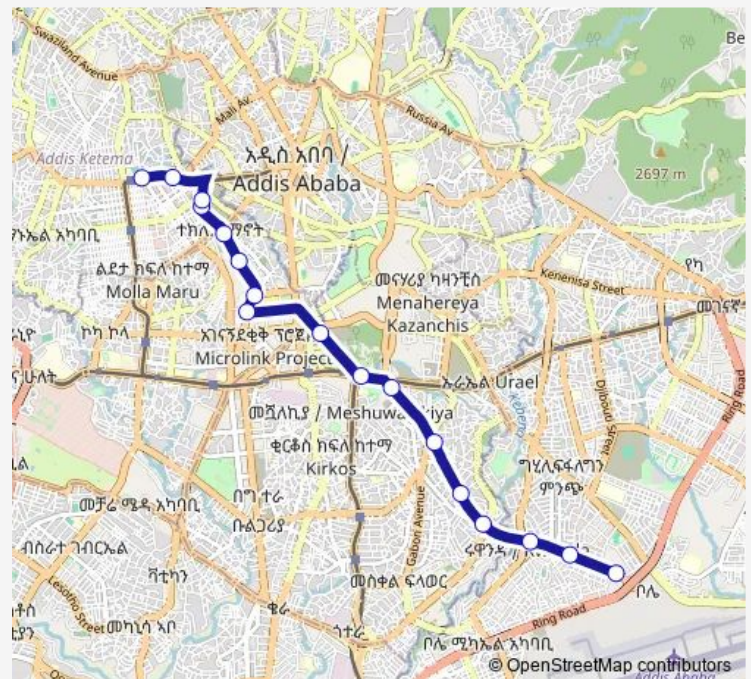

Ummar School

Tekle Haimanot

Kebele 11

Tikur Anbesa

Metrology

Ambasader

Stadium

Flamingo

Dembel

Bole Printing Press

Rwanda

Friendship Building

Bole Bridge

Route schedule

Autobus Tera — Bole Bridge

Monday	06:00
Tuesday	06:00
Wednesday	06:00
Thursday	06:00
Friday	06:00
Saturday	06:00
Sunday	06:00

Route info

Direction: Autobus Tera

Stops: 15

Trip Duration: 1 hour 5 min

Tx Bole 020 — Bole Bridge ↔ Autobus Tera (Minibus)

Direction

Bole Bridge — Autobus Tera

17 stops