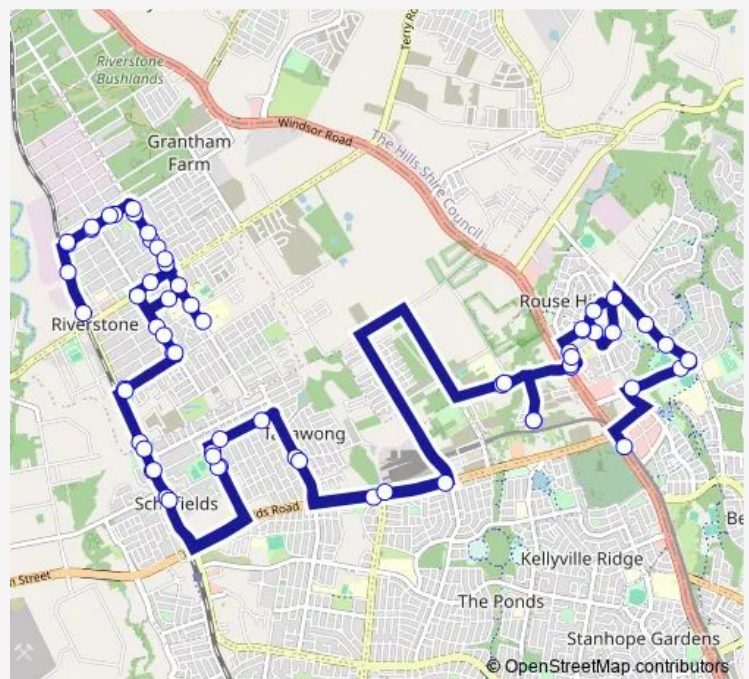

Clower Av After Panmure St

Aberdour Av Before Thomas Francis Way

Adelphi St At Panmure St

Mile End Rd Before Windsor Rd

Ingenia Lifestyle Rouse Hill, Terry Rd

Rouse Rd Opp Rouse Hill Anglican College

Schofields Rd After Ridgeline Dr

Schofields Rd At Hambledon Rd

Boundary Rd Opp Gordon Rd

St Albans Rd After Boundary Rd

Junction Rd Opp Schofields Public School

Junction Rd Opp Station St

Railway Tce Opp Station St

Route schedule

North West Twy Opp Rouse Hill Station — Rouse Hill Public School, Clower Av

Monday	07:49
Tuesday	07:49
Wednesday	07:49
Thursday	07:49
Friday	07:49
Saturday	—
Sunday	—

Route info

Direction: North West Twy Opp Rouse Hill Station

Stops: 64

Trip Duration: 1 hour 31 min

5132 — Rouse Hill Town Centre to Rouse Hill Ps

Railway Tce Opp St Albans Rd

Railway Tce Opp Kensington Park Rd

Riverstone Rd After Railway Tce

Piccadilly St After Riverstone Rd

Piccadilly St After Regent St

Casuarina School, Piccadilly St

Garfield Rd After Piccadilly St