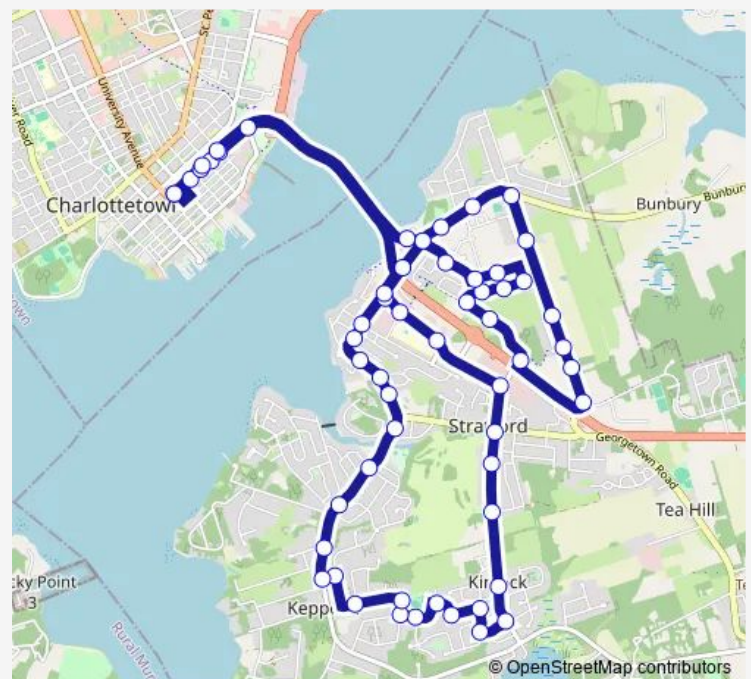

### Route schedule

DVA Shelter — DVA Shelter

Monday 07:15-17:45

Tuesday 07:15-17:45

Wednesday 07:15-17:45

Thursday 07:15-17:45

Friday 07:15-17:45

Saturday —

### Route info

Direction: DVA Shelter

Stops: 40

Trip Duration: 0 hour 30 min

7K — Stratford Kinlock

Falcon & Celtic

Celtic & Cardiff

Celtic & Skye

## Route schedule

DVA Shelter — DVA Shelter

Monday 10:00-15:30

Tuesday 10:00-15:30

Wednesday 10:00-15:30

Thursday 10:00-15:30

Friday 10:00-15:30

Saturday 08:15-15:15