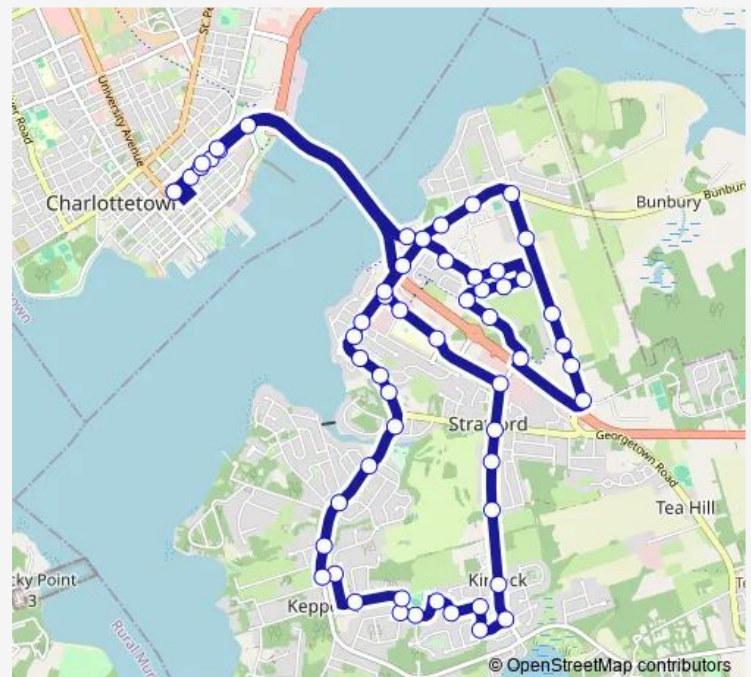

Thursday 07:15-17:45

Friday 07:15-17:45

Saturday —

Sunday —

Route info

Direction: DVA Shelter

Stops: 40

Trip Duration: 0 hour 35 min