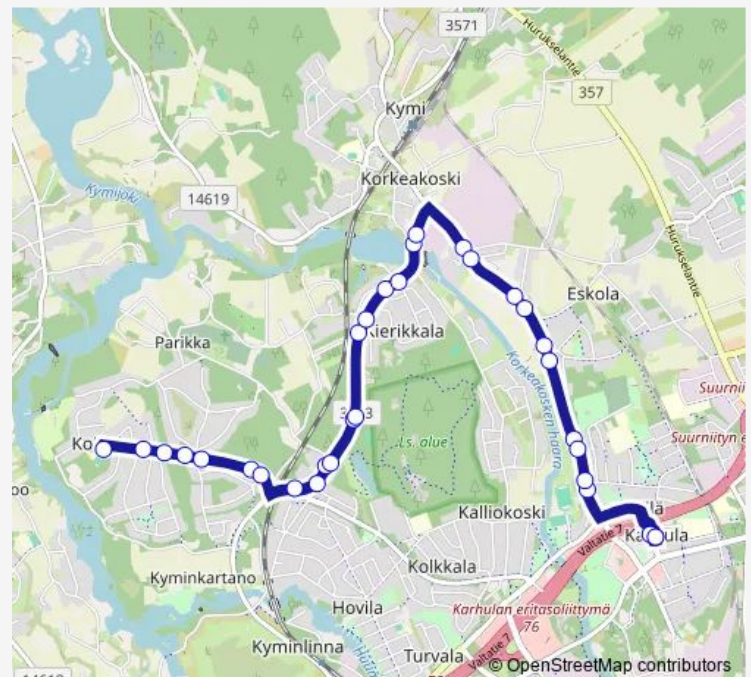

Bus 7k 7K Karhula-Koivula

[Go to website](#)

Direction

Karhula linja-autoasema — Karhula linja-autoasema

32 stops

[Open route schedule](#)

Karhula linja-autoasema

Karhula Vesitorninkatu pohjoiseen

Pajamäenkatu P

Karhulantie P

Kanta-Marttilankuja P

Karhulantie 100 P

Karhulantie 142 P

Karellintie th E

Kymintie 312 L

Kymintie 292 E

Kymintie 236 E

Kymintie E

Kymintie L

Koivulantie L

Puolukkapolku L

Ylätalonpolku L

Koivulan koulu

Kotipolku I

Juhaninkatu

Koivulantie I

Kymintie P

Route schedule

Karhula linja-autoasema — Karhula linja-autoasema

Monday —

Tuesday —

Wednesday —

Thursday —

Friday —

Saturday —

Sunday 09:30

Route info

Direction: Karhula linja-autoasema

Stops: 32

Trip Duration: 0 hour 28 min

7k — 7K Karhula-Koivula

BusMaps