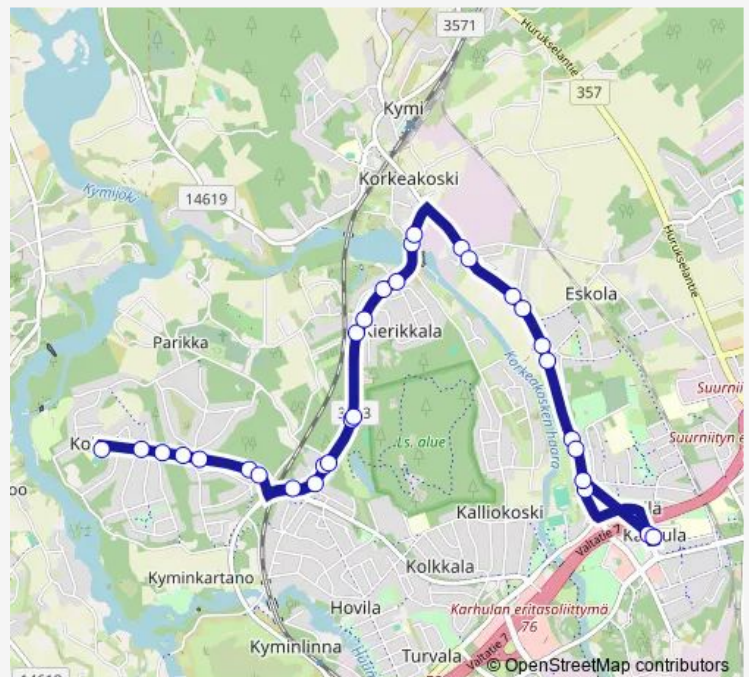

Thursday 09:30

Friday 09:30

Saturday 09:30

Sunday 09:30

Route info

Direction: Karhula linja-autoasema

Stops: 32

Trip Duration: 0 hour 28 min