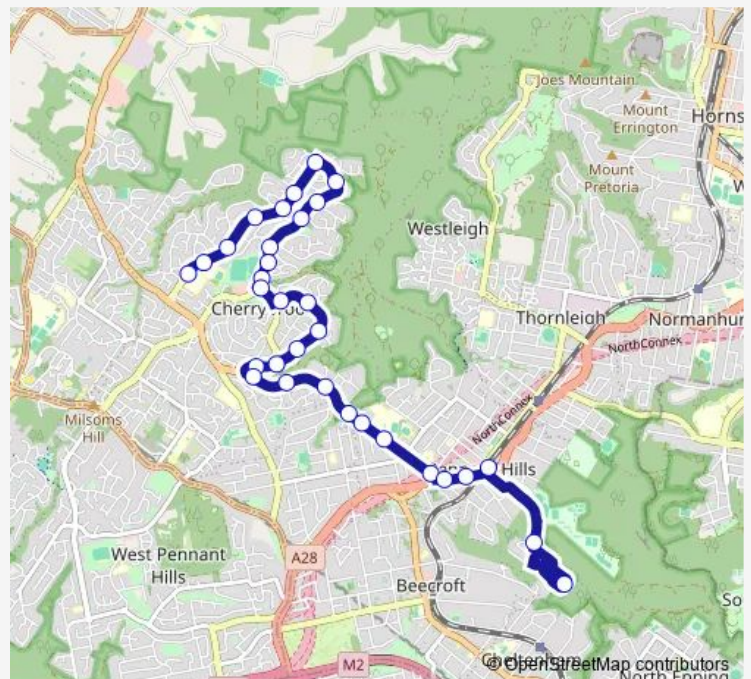

Route schedule

John Purchase Public School, Purchase Rd — Britannia St After Kurrajong St

Monday 15:06

Tuesday 15:06

Wednesday 15:06

Thursday 15:06

Friday 15:06

Saturday —

Sunday —

Route info

Direction: John Purchase Public School, Purchase Rd

Stops: 32

Trip Duration: 0 hour 41 min

2626 — John Purchase PS to Pennant Hills Station

220 Boundary Rd

Boundary Rd Opp Cedarwood Dr