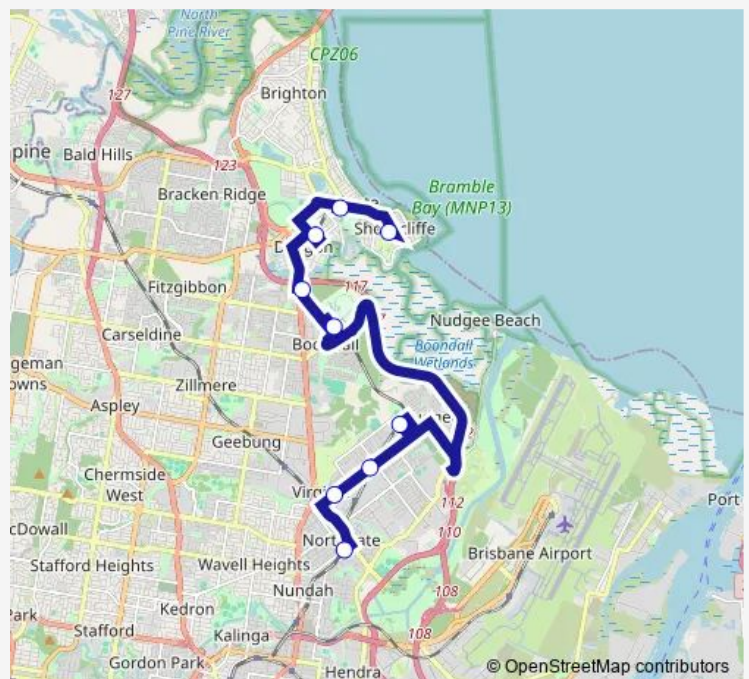

### Route schedule

Shorncliffe station - Railway Pde — Holland St at Northgate station

Monday 19:39-00:09<sup>+1</sup>

Tuesday 19:39-00:09<sup>+1</sup>

Wednesday 19:39-00:09<sup>+1</sup>

Thursday 19:39-00:09<sup>+1</sup>

### Route info

Direction: Shorncliffe station - Railway Pde

Stops: 9

Trip Duration: 0 hour 37 min

R348 — Shorncliffe - Northgate