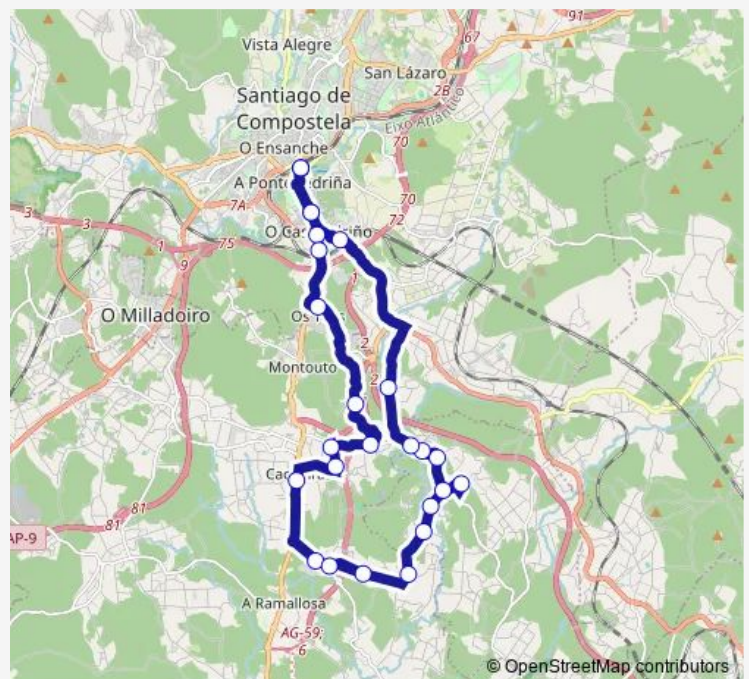

Bus XG807030 Santiago E.I. - Penelas - Cibrán 1-S. X.De Sales - Santiago E.I.

[Go to website](#)

Direction

Santiago E.I. — Santiago E.I.

25 stops

[Open route schedule](#)

- Santiago E.I.
- El Corte Inglés
- Santiago-Castiñeiriño (Gu)
- Santiago-Castiñeiriño (Gl)
- Rúa Do Carballo - Tilos
- Penelas
- Procelas
- Raxó
- Feros
- Cacheiras (Centro Medico)
- Verxeles
- Verxeles-Rotonda
- Cepeda
- Sta Eufemia
- Rivas
- Laraño
- Cibrán 2
- Cibrán 1-S. X.De Sales
- A Poza
- Paradela 2
- Paradela 1

Route schedule

Santiago E.I. — Santiago E.I.

Monday	08:15-20:30
Tuesday	08:15-20:30
Wednesday	08:15-20:30
Thursday	—
Friday	08:15-20:30
Saturday	09:00-19:00
Sunday	11:55

Route info

Direction: Santiago E.I.

Stops: 25

Trip Duration: 0 hour 41 min

Corexo

Santiago-Castiñeiriño (Vi

El Corte Inglés

Santiago E.I.

XG807030 Bus time schedules and route maps are available in an offline PDF at busmaps.com. Use the busmaps.com website to see live bus times, train schedule or subway schedule, and step-by-step directions for all public transit in Santiago de Compostela

The schedule is provided in the local timezone. Times with "(+1)" indicate departures on the next day.

PDF file created on 2025-01-16

2024 BusMaps.com - All Rights Reserved