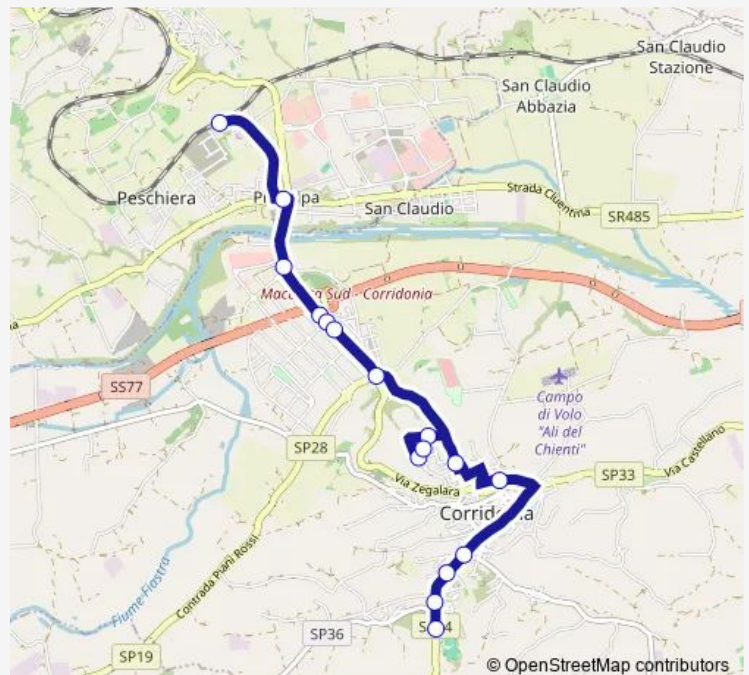

Bus Corridonia - SAN Claudio - Sarrocciano

[Go to website](#)

Direction

Sarrocciano — Trodica Centro

6 stops

[Open route schedule](#)

Sarrocciano

Morrovalle - Sarrocciano Metano

Morrovalle - EX S.S. 485 B.M.S.Giusto I

Morrovalle - Trodica Bivio Monte SAN Giu

Morrovalle - Trodica Pass. Livello

Trodica Centro

Route schedule

Sarrocciano — Trodica Centro

Monday	07:25
Tuesday	07:25
Wednesday	07:25
Thursday	07:25
Friday	07:25
Saturday	07:25
Sunday	—

Route info

Direction: Sarrocciano

Stops: 6

Trip Duration: 0 hour 5 min

■ Corridonia - SAN Claudio - Sarrocciano

Direction

Corridonia Ippodromo — Sarrocciano

24 stops

Route info

Direction: Corridonia Ippodromo

Stops: 24

Trip Duration: 0 hour 25 min

Direction

Macerata (Borgo Piediripa - Staz. Serviz — Corridonia Ippodromo

16 stops

[Open route schedule](#)