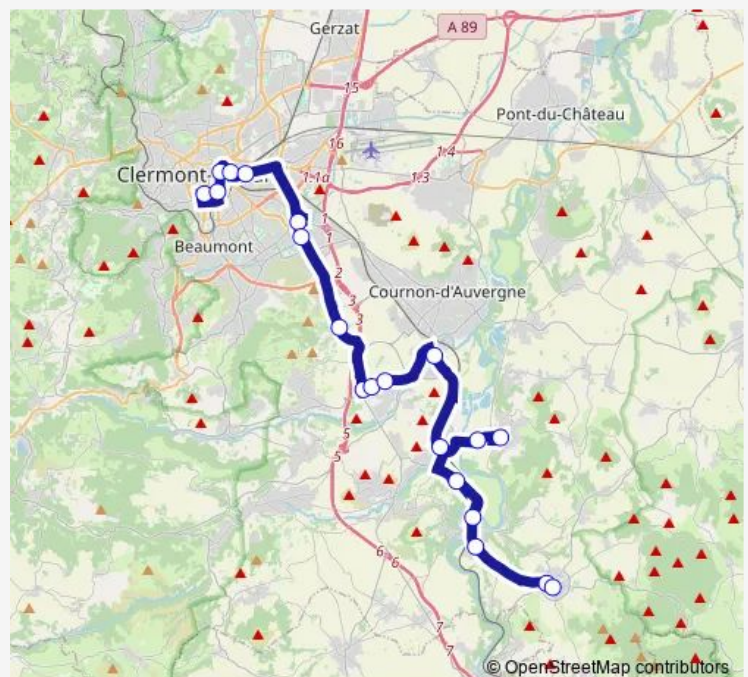

### Direction

Gare routière — Mairie - Porte du Four

12 stops

[Open route schedule](#)

Gare routière

UCA - Campus centre

Michel de l'Hospital

Esplanade

### Route schedule

Gare routière — Mairie - Porte du Four

Monday	16:05
Tuesday	16:05
Wednesday	16:05
Thursday	16:05
Friday	16:05
Saturday	—
Sunday	—

### Route info

Direction: Gare routière

Stops: 12

Trip Duration: 0 hour 38 min

## Route info

Direction: Place

Stops: 19

Trip Duration: 1 hour 0 min