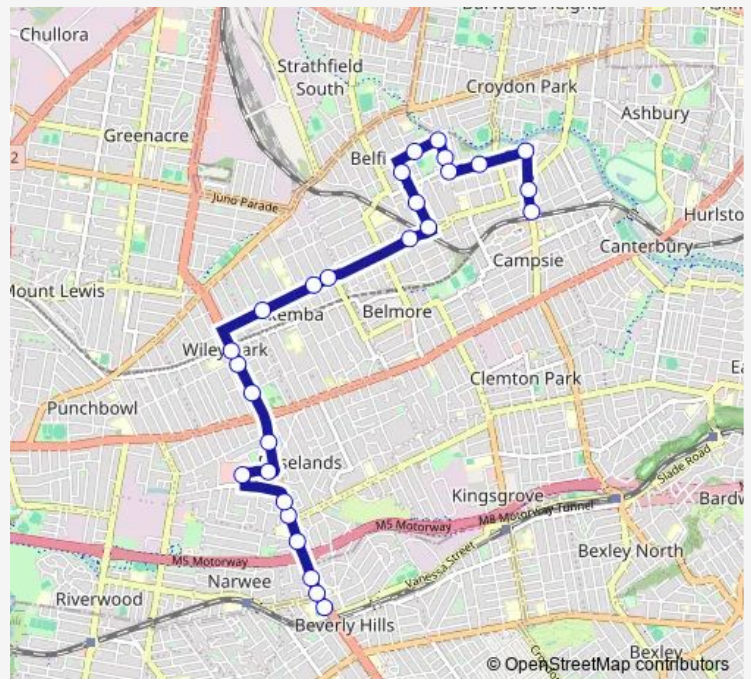

Roseland Av Before King Georges Rd

King Georges Rd Before Payten Av

King Georges Rd Opp Edge St

King Georges Rd After Mary St

Wiley Park Public School, King Georges Rd

Lakemba St At Colin St

St Therese's Primary School, Lakemba St

Lakemba St At Barremma Rd

Lakemba St At Cecilia St

Baltimore St After Albert St

Baltimore St Opp Michael Av

Baltimore St After Indiana Pl

Clarence St Opp Rudd Park

Clarence St At First Av

Route schedule

Beverly Hills Girls High School, King Georges Rd — Campsie Station, Beamish St, Stand C

Monday	15:09
Tuesday	15:09
Wednesday	14:30
Thursday	15:09
Friday	15:09
Saturday	—
Sunday	—

Route info

Direction: Beverly Hills Girls High School, King Georges Rd

Stops: 27

Trip Duration: 0 hour 30 min

S119 — Beverly Hills Girls HS to Campsie

First Av Opp Rudd Park

First Av At Seventh Av

Seventh Av After Third Av

Seventh Av At Beamish St

Beamish St Opp Ninth Av