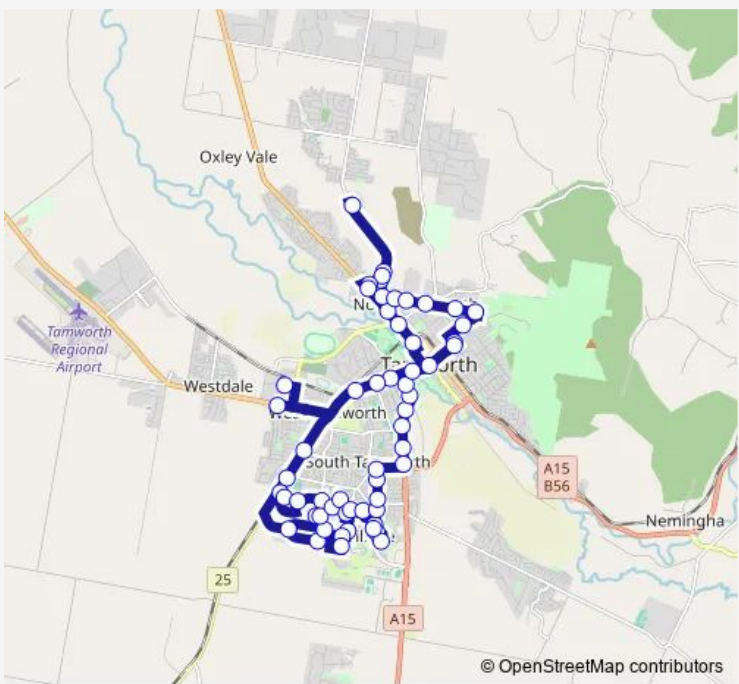

School Bus S119 Swan - Hillvue to Peel High via North Tamworth

[Go to website](#)

Direction
 Hume St After Cook St — Peel High School
 59 stops
[Open route schedule](#)

- Hume St After Cook St
- Duri Rd Before Robert St
- Duri Rd After Hillvue Rd
- Bylong Rd Before Darien Av
- Darien Av At Warwick Rd
- Warwick Rd At Bylong Rd
- Morilla St After Duri Rd
- Coorigil St After Morilla St
- Kurrajong St At Morilla St
- Garden St After Kurrajong St
- Garden St At Wahroonga Dr
- Dibar Dr After Wahroonga Dr
- Dibar Dr After Gunagulla St
- One Tree Hill Park, Bandalong St
- Bandalong St Before Wahroonga Dr
- Grant St At Warwick Rd
- The Heights After Grant St
- The Heights Before Terrazzo Lane
- Grant St Opp Caloola St
- Amaroo Rd Opp Girraween St
- Edward St At Allawah St

Route schedule
 Hume St After Cook St — Peel High School

Monday	07:27
Tuesday	07:27
Wednesday	07:27
Thursday	07:27
Friday	07:27
Saturday	—
Sunday	—

Route info
 Direction: Hume St After Cook St
 Stops: 59
 Trip Duration: 1 hour 19 min

Edward St At Vera St

Goonoo Goonoo Rd After Vera St

Goonoo Goonoo Rd Before Degance St

Goonoo Goonoo Rd After Kent St

Goonoo Goonoo Rd Before Mathews St

Cadman Motor Inn, Ebsworth St

Ebsworth St After Gipps St

The schedule is provided in the local timezone. Times with "(+1)" indicate departures on the next day.

PDF file created on 2025-01-16

2024 BusMaps.com - All Rights Reserved