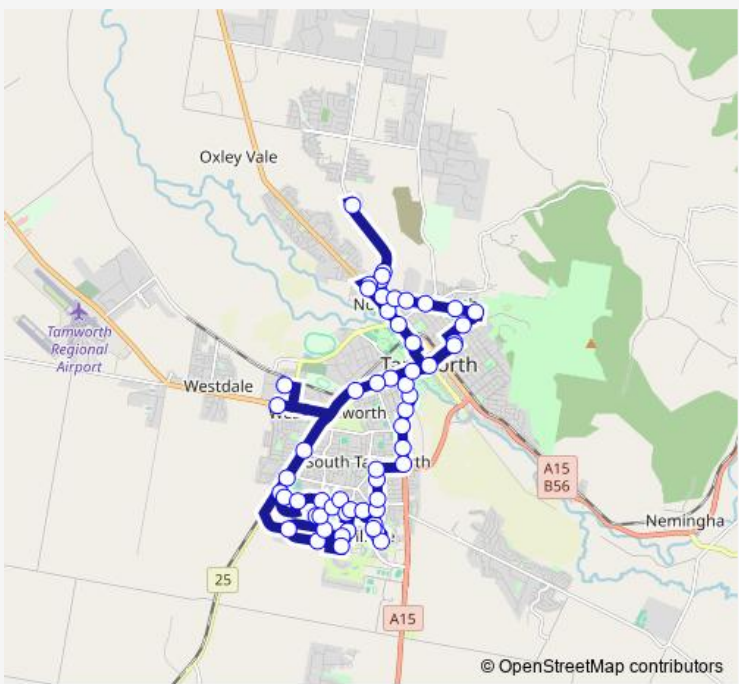

School Bus S119 Swan - Hillvue to Peel High via North Tamworth

[Go to website](#)

Direction
 Hume St After Cook St — Peel High School
 59 stops
[Open route schedule](#)

- Hume St After Cook St
- Duri Rd Before Robert St
- Duri Rd After Hillvue Rd
- Bylong Rd Before Darien Av
- Darien Av At Warwick Rd
- Warwick Rd At Bylong Rd
- Morilla St After Duri Rd
- Coorigil St After Morilla St
- Kurrajong St At Morilla St
- Garden St After Kurrajong St
- Garden St At Wahroonga Dr
- Dibar Dr After Wahroonga Dr
- Dibar Dr After Gunagulla St
- One Tree Hill Park, Bandalong St
- Bandalong St Before Wahroonga Dr
- Grant St At Warwick Rd
- The Heights After Grant St
- The Heights Before Terrazzo Lane
- Grant St Opp Caloola St
- Amaroo Rd Opp Girraween St
- Edward St At Allawah St

Route schedule
 Hume St After Cook St — Peel High School

Monday	07:27
Tuesday	07:27
Wednesday	07:27
Thursday	07:27
Friday	07:27
Saturday	—
Sunday	—

Route info
 Direction: Hume St After Cook St
 Stops: 59
 Trip Duration: 1 hour 19 min

Edward St At Vera St

Goonoo Goonoo Rd After Vera St

Goonoo Goonoo Rd Before Degance St

Goonoo Goonoo Rd After Kent St

Goonoo Goonoo Rd Before Mathews St

Cadman Motor Inn, Ebsworth St

Ebsworth St After Gipps St

The schedule is provided in the local timezone. Times with "(+1)" indicate departures on the next day.

PDF file created on 2025-05-11

2024 BusMaps.com - All Rights Reserved