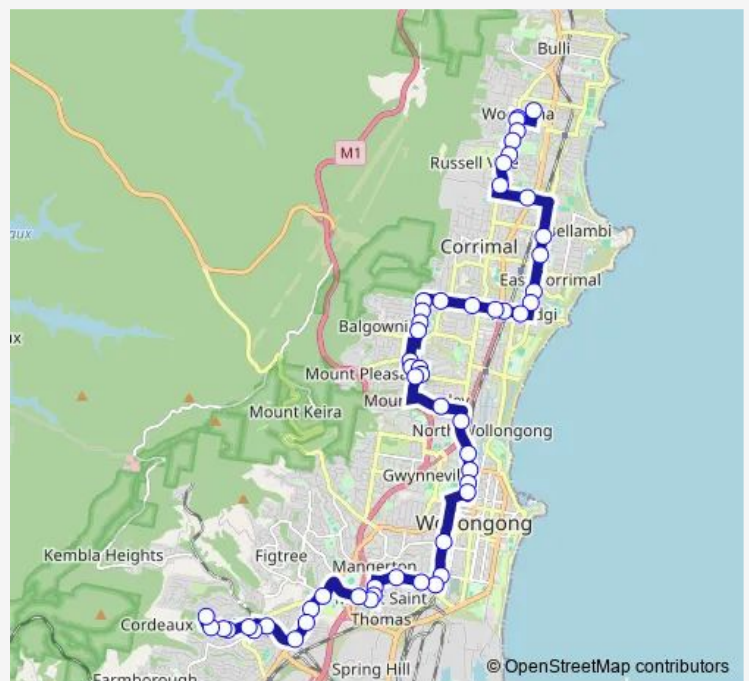

Pioneer Rd Opp The Avenue

Pioneer Rd Opp Dalby St

Pioneer Rd Opp Augusta St

Pioneer Rd Opp Glossop St

Towradgi Rd Opp Glossop St

Towradgi Rd At Ocean St

Towradgi Rd After Memorial Dr

Caldwell Av At Charles Rd

Wednesday 07:47

Thursday 07:47

Friday 07:47

Saturday —

Sunday —

Route info

Direction: Woonona High School, Liddle St

Stops: 53

Trip Duration: 0 hour 58 min

S119 — Cordeaux Heights to Woonona Hs

Foothills Rd Before Farrell St

Ryan St Opp New Mt Pleasant Rd

Dymock St After Ryan St

Dymock St Opp Dawson St

Dawson St At Cabbage Tree Lane

Gladstone Av Opp Union St

Heaslip St After Gladstone Av

Heaslip St At Harold St

Heaslip St At Iris Av

Taronga Av Opp Mount St Thomas Public School

Taronga Av At Toorak Av

The Av After Taronga Av

The Av At Masters Rd