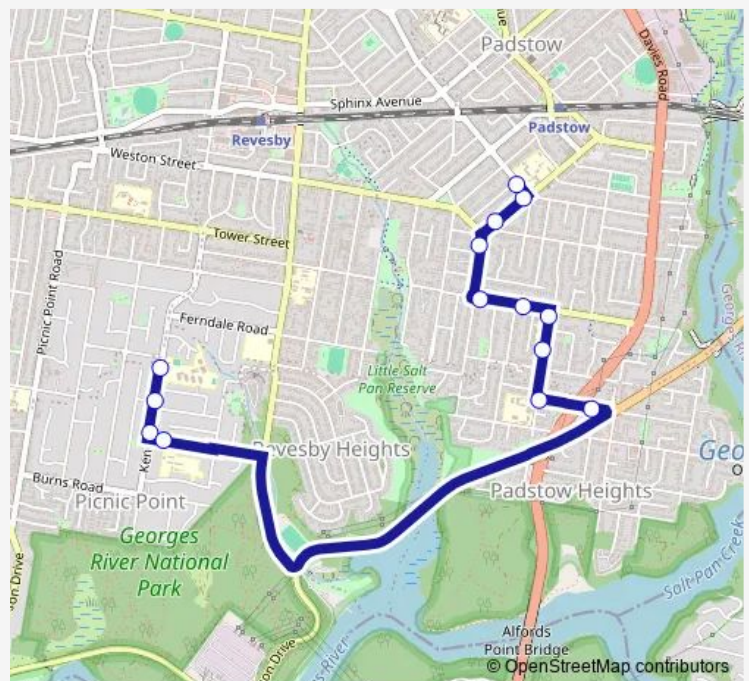

Alma Rd At Wyatt Av

Alma Rd At Faraday Rd

Faraday Rd At Anthony Av

Faraday Rd Opp Windsor Rd

Faraday Rd At Doyle Rd

Doyle Rd At School Pde

Route schedule

Picnic Point Public School, Kennedy St — Doyle Rd At School Pde

| | |
|-----------|-------|
| Monday | — |
| Tuesday | — |
| Wednesday | — |
| Thursday | 14:30 |
| Friday | — |
| Saturday | — |
| Sunday | — |

Route info

Direction: Picnic Point Public School, Kennedy St

Stops: 14

Trip Duration: 0 hour 15 min

S119 — Picnic Point HS to Padstow Park PS via Padstow Heights

Direction

Kennedy St Opp Picnic Point Public School — Doyle Rd At School Pde

20 stops

[Open route schedule](#)

Monday 15:30

Tuesday —

Wednesday 15:30

Thursday —

Friday 15:30

Saturday —

Sunday —

Route info