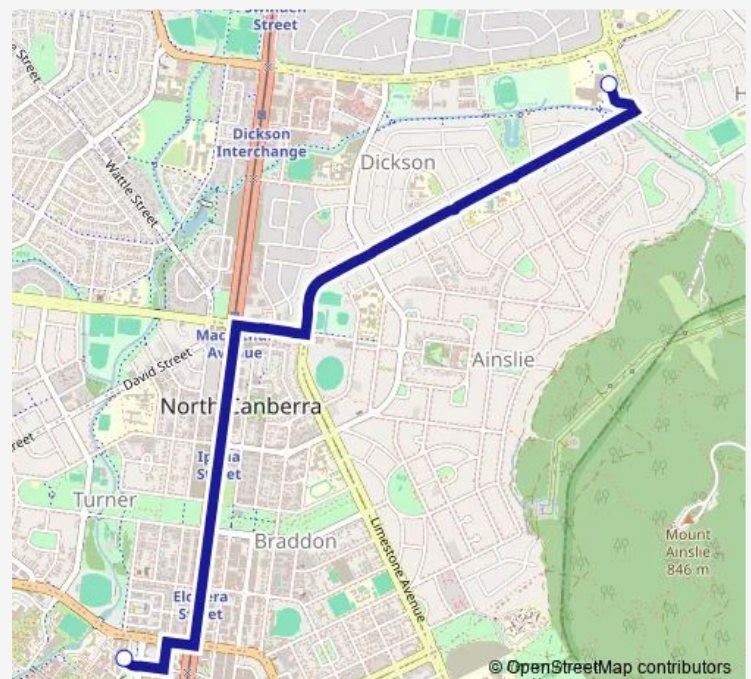

School Bus S119 Dickson College to Queanbeyan

[Go to website](#)**Direction**

Phillip Av Dickson Clg — ANU Rimmer St

2 stops

[Open route schedule](#)

Phillip Av Dickson Clg

ANU Rimmer St

Route schedule

Phillip Av Dickson Clg — ANU Rimmer St

Monday	16:10
Tuesday	16:10
Wednesday	16:10
Thursday	16:10
Friday	16:10
Saturday	—
Sunday	—

Route info

Direction: Phillip Av Dickson Clg

Stops: 2

Trip Duration: 0 hour 15 min