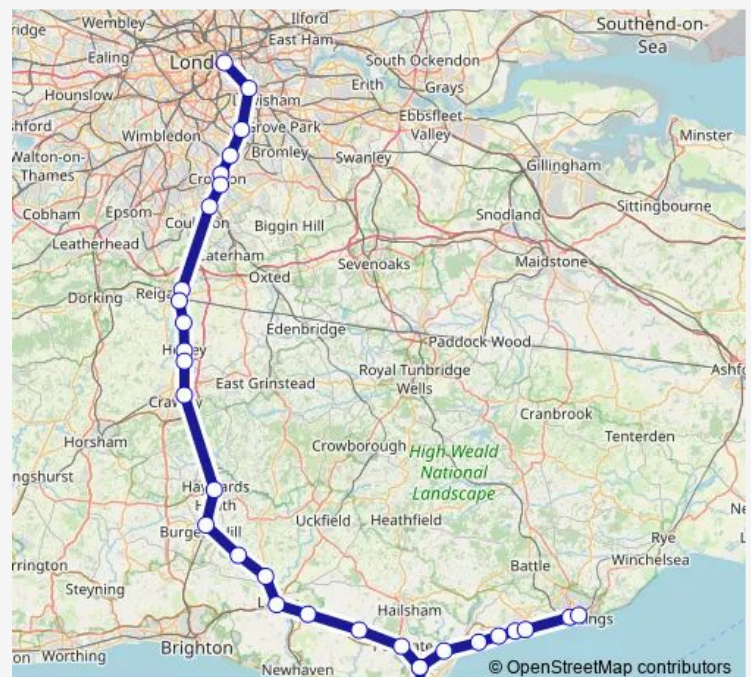

Horley

Gatwick Airport

Three Bridges

Haywards Heath

Wivelsfield

Plumpton

Cooksbridge

Lewes

Glynde

Berwick (Sussex)

Polegate

Route schedule

London Bridge — Hastings

Monday 05:52-22:54

Tuesday —

Wednesday —

Thursday —

Friday —

Saturday 05:36-22:47

Sunday 08:44-21:46

Route info

Direction: London Bridge

Stops: 31

Trip Duration: 2 hour 29 min

■ Sn:Lbg->Hgs — SN train service from LBG to Hgs

Hampden Park (Sussex)

Eastbourne

Hampden Park (Sussex)

Pevensey & Westham

Normans Bay

Cooden Beach

Collington