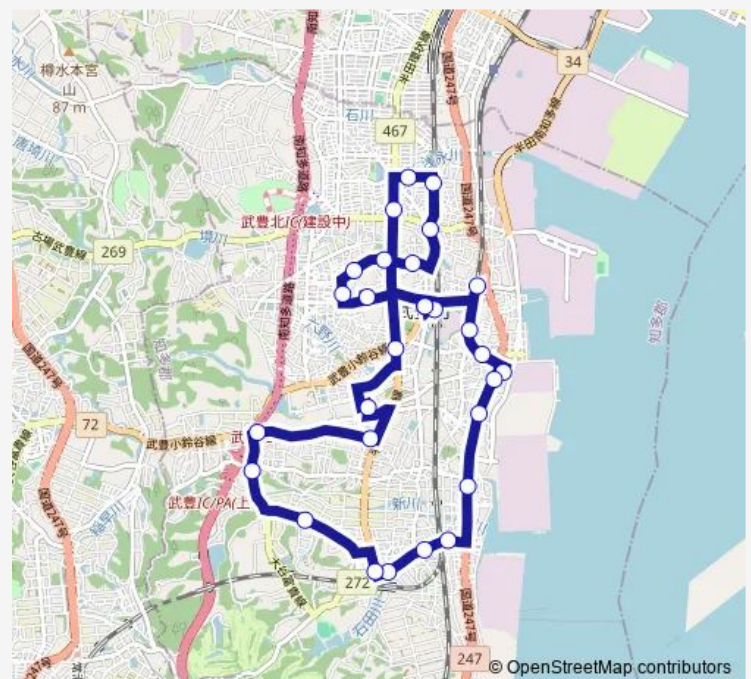

Saturday 08:15-16:55

Sunday 08:15-16:55

Route info

Direction: 武豊町役場

Stops: 29

Trip Duration: 0 hour 50 min

二ヶ崎

平井畑

長尾墓地

緑区民館

中根

武豊中央公園

名鉄知多武豊駅

武豊町役場

Bus time schedules and route maps are available in an offline PDF at busmaps.com. Use the busmaps.com website to see live bus times, train schedule or subway schedule, and step-by-step directions for all public transit in Handa