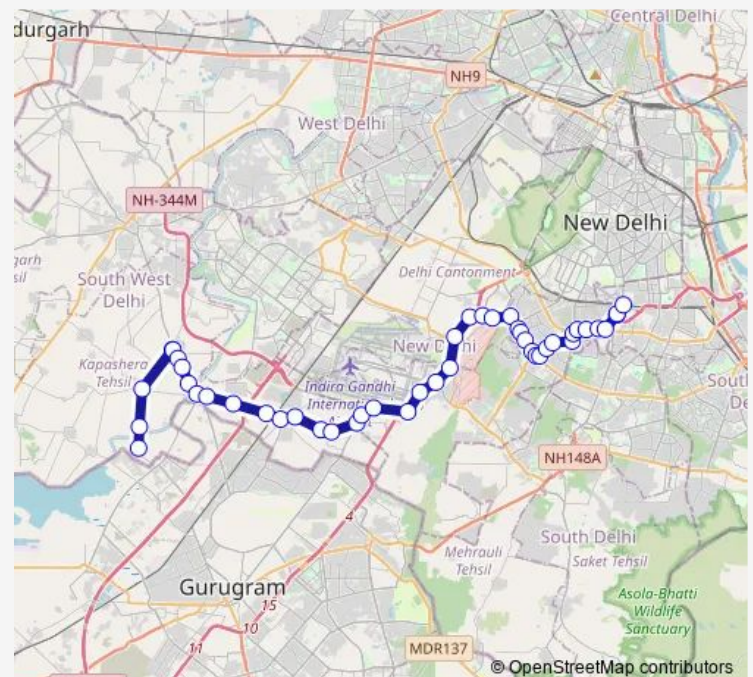

Thursday 05:00-20:01

Friday 05:00-20:01

Saturday 05:00-20:01

Sunday 05:00-20:01

Route info

Direction: Nanak Heri Village

Stops: 45

Trip Duration: 2 hour 8 min

745adown

BusMaps

Mahipal Pur (NH-8)

Mahipal Pur Extension

Shankar Vihar NH-8

Kendriya Vidhyalaya APS Colony

APS Colony / Arjun Path

Signal Enclave