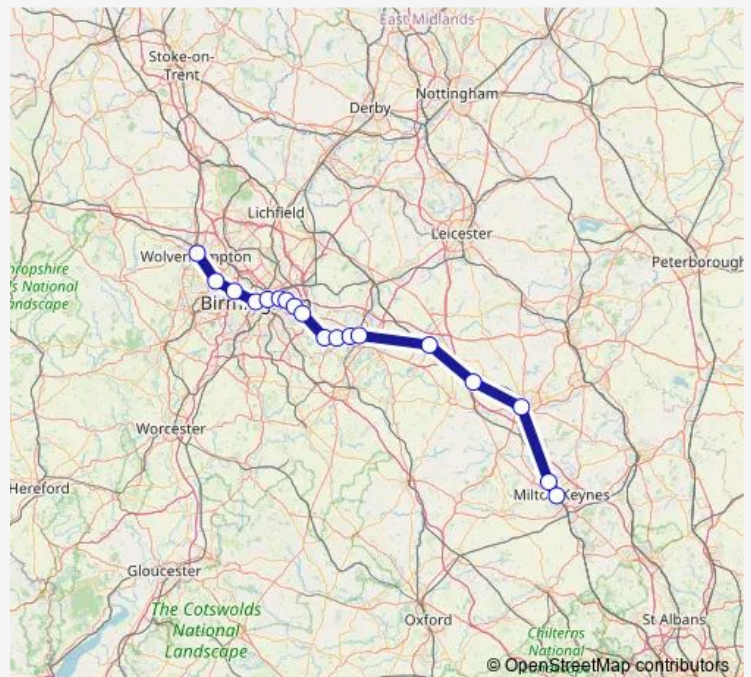

Route schedule

Wolverhampton — Milton Keynes Central

Monday —

Tuesday —

Wednesday —

Thursday —

Friday —

Saturday —

Sunday 09:18

Route info

Direction: Wolverhampton

Stops: 18

Trip Duration: 1 hour 53 min

■ Lm:Wvh->Mkc — LM train service from WVH to Mkc

Direction

Wolverhampton — Milton Keynes Central

19 stops

[Open route schedule](#)

Wolverhampton

Dudley Port

Sandwell & Dudley

Smethwick Galton Bridge

Birmingham New Street

Stechford

Tuesday —

Wednesday —

Thursday —

Friday —

Saturday —

Sunday —

Route info

Direction: Wolverhampton