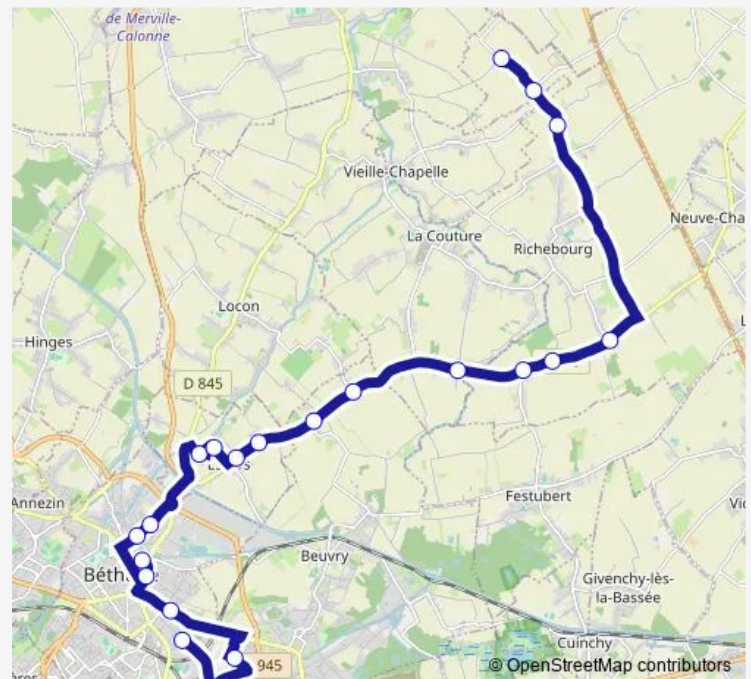

### Route schedule

Bout Delville — Debeyre Q6

Monday 07:03

Tuesday 07:03

Wednesday 07:03

Thursday 07:03

Friday 07:03

Saturday —

### Route info

Direction: Bout Delville

Stops: 22

Trip Duration: 0 hour 55 min

## Route info

Direction: Joffre

Stops: 20

Trip Duration: 0 hour 53 min