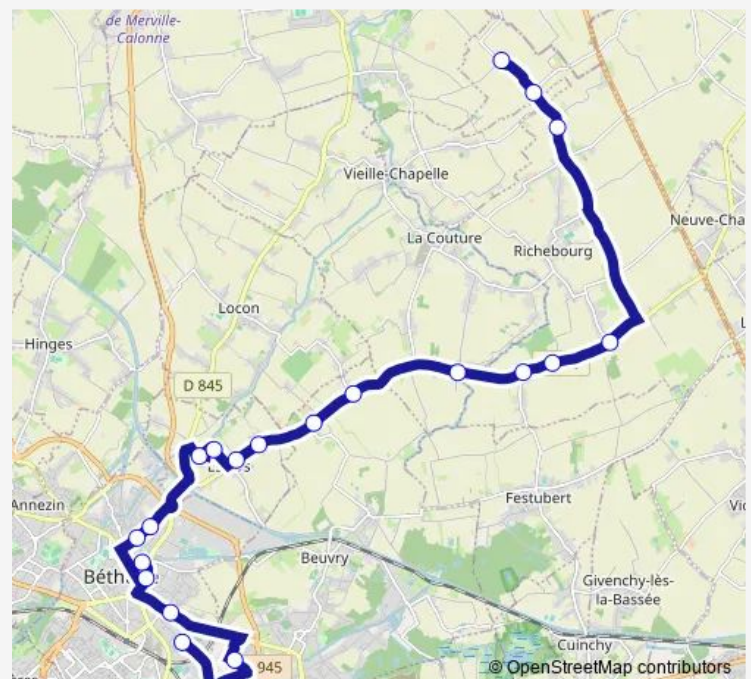

### Route schedule

Bout Delville — Debeyre Q6

Monday 07:03

Tuesday 07:03

Wednesday 07:03

Thursday 07:03

Friday 07:03

Saturday —

### Route info

Direction: Bout Delville

Stops: 22

Trip Duration: 0 hour 55 min

## Route info

Direction: Joffre

Stops: 20

Trip Duration: 0 hour 53 min