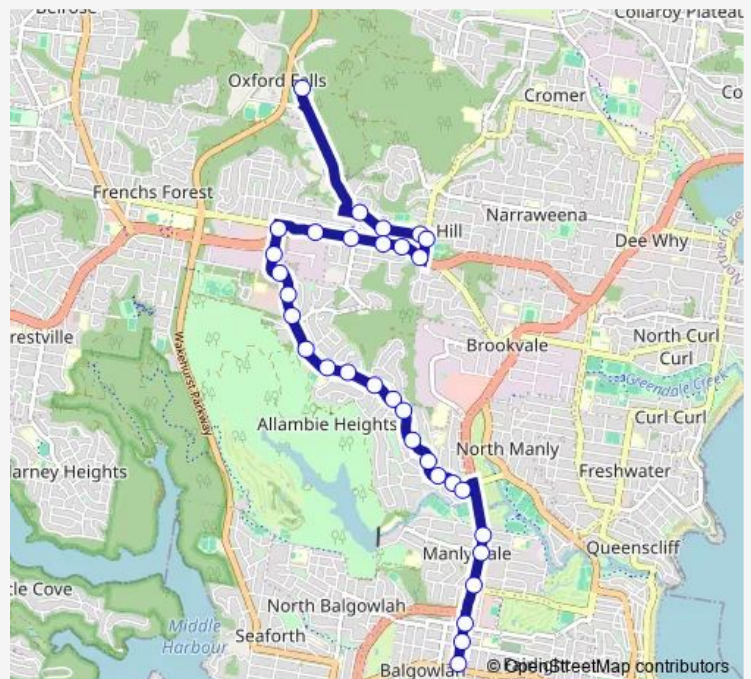

Warringah Rd Opp Cornish Av

Warringah Rd Before O'Connors Rd

Warringah Rd At Goverment Rd

Warringah Rd Opp Jones St

Allambie Rd After Frenchs Forest Rd

Allambie Rd After Rodborough Rd

Allambie Rd Opp Aquatic Dr

Route schedule

Oxford Falls Grammar School, Oxford Falls Rd — Balgowlah Uniting Church, Condamine St

Monday	15:45
Tuesday	15:45
Wednesday	15:45
Thursday	15:45
Friday	15:45
Saturday	—
Sunday	—

Route info

Direction: Oxford Falls Grammar School, Oxford Falls Rd

Stops: 32

Trip Duration: 0 hour 33 min

721n — Oxford Falls Grammar School to Balgowlah

Allambie Rd After Corkery Cres

Allambie Rd Opp Eerawy Rd

Kentwell Rd Before Orara Rd

Kentwell Rd After Orara Rd

Kentwell Rd Before Condamine St