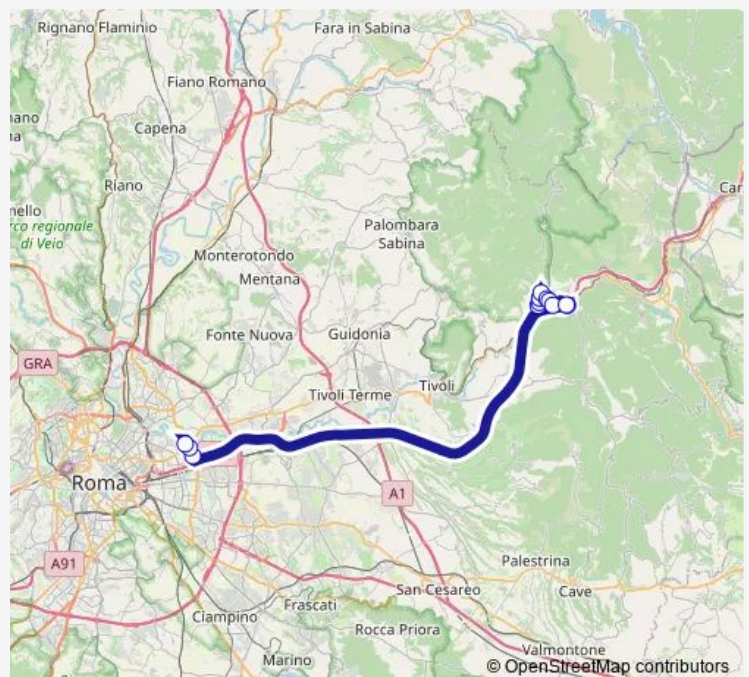

Direction

Vicovaro | Via Santa Maria # f11653 — ROMA | Ponte Mammolo (Metro B) # f9021

12 stops

[Open route schedule](#)

Vicovaro | Via Santa Maria # f11653

Vicovaro | Via San Vito Via Don Francorsi # f11654

Vicovaro | Valle dell'Aniene FS # f11676

VICOVARO | Valle dell'Aniene FS # f8957

ROMA | Via Togliatti Via D'Onofrio # f9018

ROMA | Via Togliatti Via Alberini # f9020

ROMA | Ponte Mammolo (Metro B) # f9021

Route schedule

Vicovaro | Via Santa Maria # f11653 — ROMA | Ponte Mammolo (Metro B) # f9021

Monday	05:35
Tuesday	05:35
Wednesday	05:35
Thursday	05:35
Friday	05:35
Saturday	—
Sunday	—

Route info

Direction: Vicovaro | Via Santa Maria # f11653

Stops: 12

Trip Duration: 0 hour 45 min

Bus time schedules and route maps are available in an offline PDF at busmaps.com. Use the busmaps.com website to see live bus times, train schedule or subway schedule, and step-by-step directions for all public transit in Vicovaro