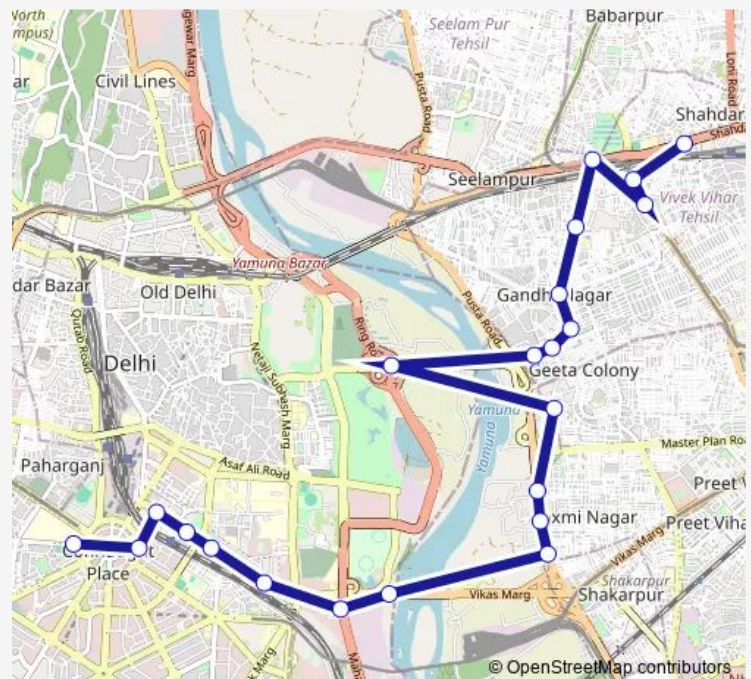

### Route schedule

Shahdara Terminal — Shivaji Stadium Terminal

Monday	12:35
Tuesday	12:35
Wednesday	12:35
Thursday	12:35
Friday	12:35
Saturday	12:35
Sunday	12:35

### Route info

Direction: Shahdara Terminal

Stops: 22

Trip Duration: 1 hour 2 min

317down

BusMaps

317down Bus time schedules and route maps are available in an offline PDF at [busmaps.com](https://busmaps.com). Use the [busmaps.com](https://busmaps.com) website to see live bus times, train schedule or subway schedule, and step-by-step directions for all public transit in Delhi