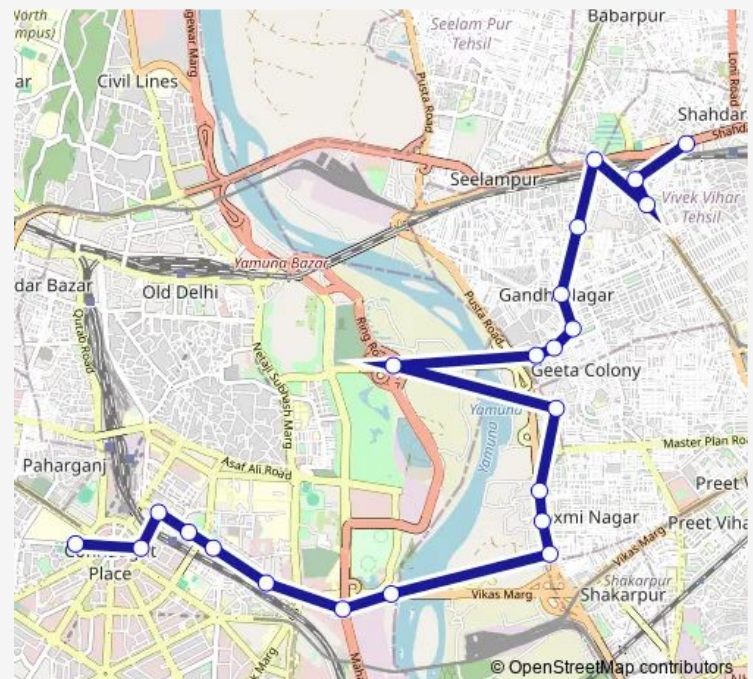

DDU Marg Railway Colony

Govt Press Kali Mandir

Super Bazar

Route schedule

Shahdara Terminal — Shivaji Stadium Terminal

Monday 12:35

Tuesday 12:35

Wednesday 12:35

Thursday 12:35

Friday 12:35

Saturday 12:35

Sunday 12:35

Route info

Direction: Shahdara Terminal

Stops: 22

Trip Duration: 1 hour 2 min