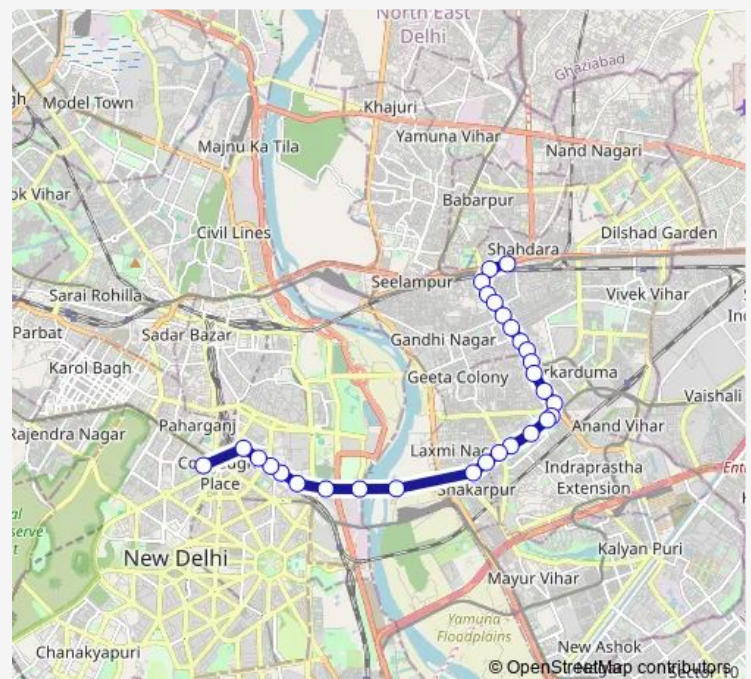

Shakarpur

Laxmi Nagar

Rainy Well

Route schedule

Shahdara Terminal — Shivaji Stadium Terminal

Monday 06:36-22:30

Tuesday 06:36-22:30

Wednesday 06:36-22:30

Thursday 06:36-22:30

Friday 06:36-22:30

Saturday 06:36-22:30

Sunday 06:36-22:30

Route info

Direction: Shahdara Terminal

Stops: 29

Trip Duration: 0 hour 52 min