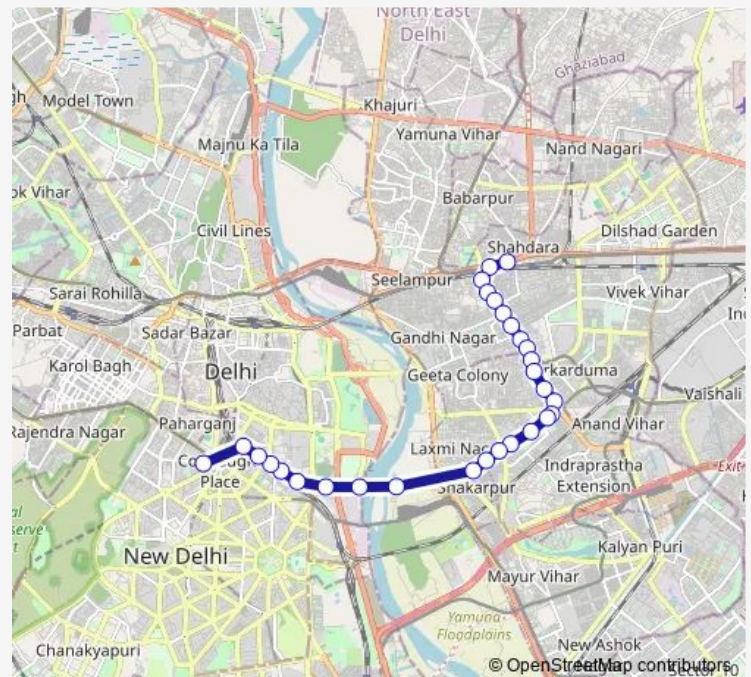

Shakarpur

Laxmi Nagar

Rainy Well

Route schedule

Shahdara Terminal — Shivaji Stadium Terminal

Monday 06:36-22:30

Tuesday 06:36-22:30

Wednesday 06:36-22:30

Thursday 06:36-22:30

Friday 06:36-22:30

Saturday 06:36-22:30

Sunday 06:36-22:30

Route info

Direction: Shahdara Terminal

Stops: 29

Trip Duration: 0 hour 52 min