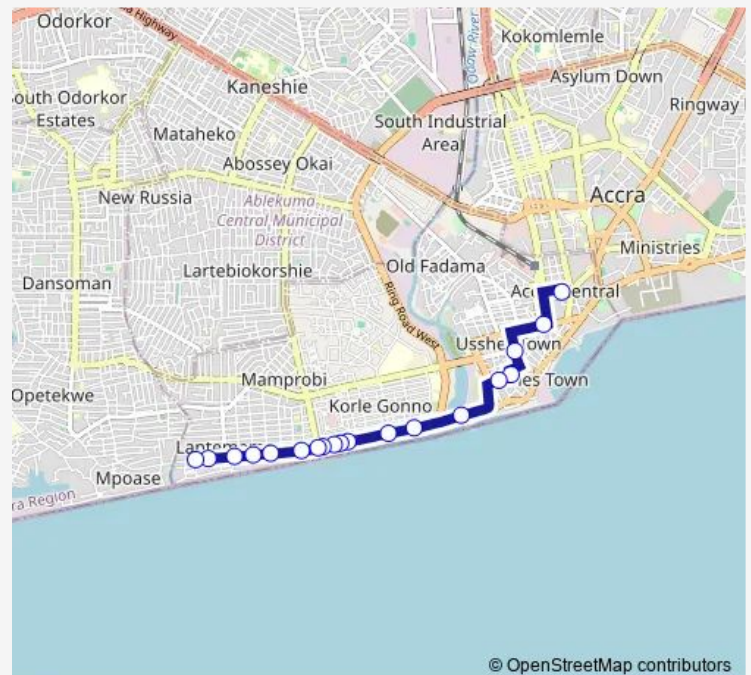

Bus 994 Chemuna ↔ Accra Rawlings Park

[Go to website](#)

Direction

Accra Rawlings Park — Chokor/ Chemuna

19 stops

[Open route schedule](#)

- Accra Rawlings Park
- Accra Post Office
- Akoto Lante
- Jamestown Police Station
- Accra Royal
- Korle er naa
- Korle gonno shell
- Korle beach resort
- White House
- Galilee
- Hotel Junction
- Wolarm
- White House
- Tei Abaa
- Tea Garden
- Alomo Junction
- Lantemame
- Bridge
- Chokor/ Chemuna

Route schedule

Accra Rawlings Park — Chokor/ Chemuna

Monday	06:00
Tuesday	06:00
Wednesday	06:00
Thursday	06:00
Friday	06:00
Saturday	06:00
Sunday	06:00

Route info

Direction: Accra Rawlings Park

Stops: 19

Trip Duration: 0 hour 17 min

© OpenStreetMap contributors

Direction

Chokor/ Chemuna — Accra Rawlings Park

10 stops

[Open route schedule](#)

Chokor/ Chemuna

Lantemame

Korle Gonno

Korle beach resort junction

Fire Service

Lighthouse

One Way

Ussher Fort

Melcom

Accra Rawlings Park

Route schedule