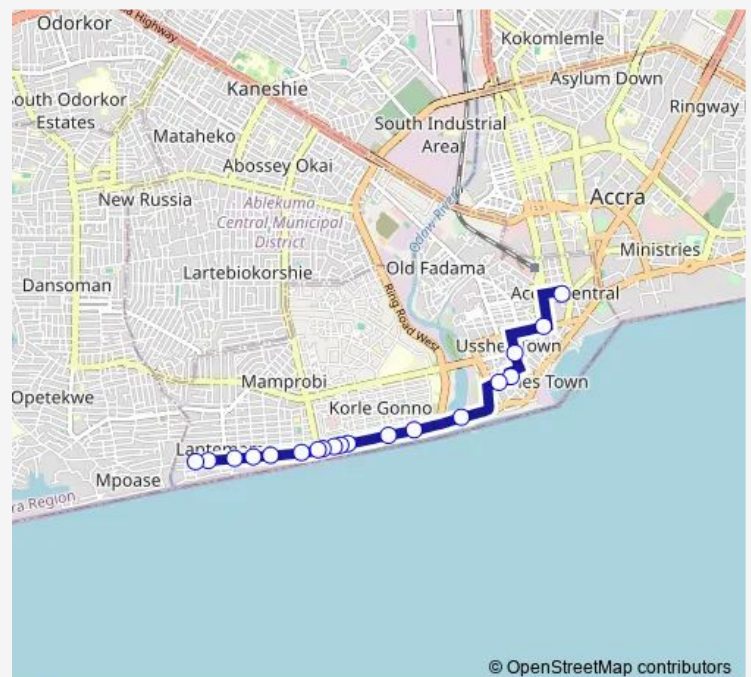

### Direction

Accra Rawlings Park — Chokor/ Chemuna

19 stops

[Open route schedule](#)

- Accra Rawlings Park
- Accra Post Office
- Akoto Lante
- Jamestown Police Station
- Accra Royal
- Korle er naa
- Korle gonno shell
- Korle beach resort
- White House
- Galilee
- Hotel Junction
- Wolarm
- White House
- Tei Abaa
- Tea Garden
- Alomo Junction
- Lantemame
- Bridge
- Chokor/ Chemuna

### Route schedule

Accra Rawlings Park — Chokor/ Chemuna

Monday	06:00
Tuesday	06:00
Wednesday	06:00
Thursday	06:00
Friday	06:00
Saturday	06:00
Sunday	06:00

### Route info

Direction: Accra Rawlings Park

Stops: 19

Trip Duration: 0 hour 17 min

© OpenStreetMap contributors

**Direction**

Chokor/ Chemuna — Accra Rawlings Park

10 stops