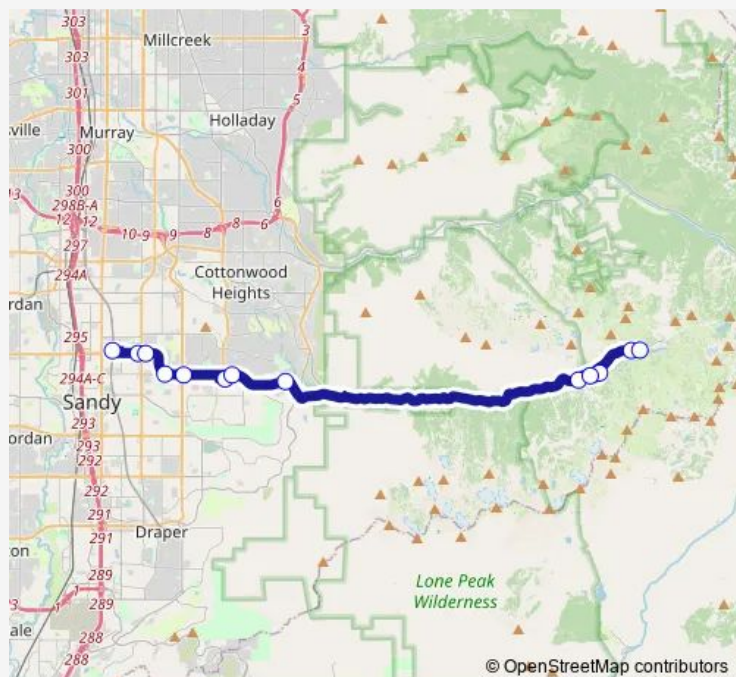

Goldminer's Daughter Lodge

Route schedule

Historic Sandy Station (Bay A) — Goldminer's Daughter Lodge

Monday 06:01-17:01

Tuesday 06:01-17:01

Wednesday 06:01-17:01

Thursday 06:01-17:01

Friday 06:01-17:01

Saturday 06:01-17:01

Sunday 06:01-17:01

Route info

Direction: Historic Sandy Station (Bay A)

Stops: 13

Trip Duration: 0 hour 50 min

© OpenStreetMap contributors

Direction

Goldminer's Daughter Lodge — Historic Sandy Station (Bay A)

14 stops

[Open route schedule](#)

Goldminer's Daughter Lodge

Snowbird Center

Iron Blossam

Creekside (Down)

Little Cottonwood Rd @ 3125 E

Historic Sandy Station (Bay A)

Route schedule

Goldminer's Daughter Lodge — Historic Sandy Station (Bay A)

Monday 07:21-18:09

Tuesday 07:21-18:09

Wednesday 07:21-18:09

Thursday 07:21-18:09

Friday 07:21-18:09