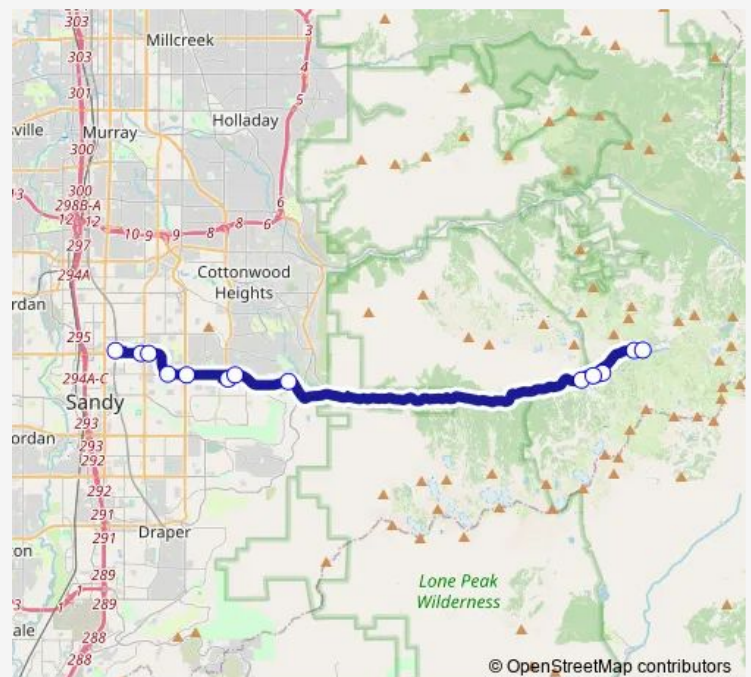

Goldminer's Daughter Lodge

Route schedule

Historic Sandy Station (Bay A) — Goldminer's Daughter Lodge

Monday 06:01-17:01

Tuesday 06:01-17:01

Wednesday 06:01-17:01

Thursday 06:01-17:01

Friday 06:01-17:01

Saturday 06:01-17:01

Sunday 06:01-17:01

Route info

Direction: Historic Sandy Station (Bay A)

Stops: 13

Trip Duration: 0 hour 50 min

Direction

Goldminer's Daughter Lodge — Historic Sandy Station (Bay A)

14 stops

[Open route schedule](#)

Goldminer's Daughter Lodge

Snowbird Center

Iron Blossam

Creekside (Down)

Little Cottonwood Rd @ 3125 E

Little Cottonwood Rd @ 2735 E

Route schedule

Goldminer's Daughter Lodge — Historic Sandy Station (Bay A)

Monday 07:21-18:09

Tuesday 07:21-18:09

Wednesday 07:21-18:09

Thursday 07:21-18:09

Friday 07:21-18:09

Saturday 07:21-18:09