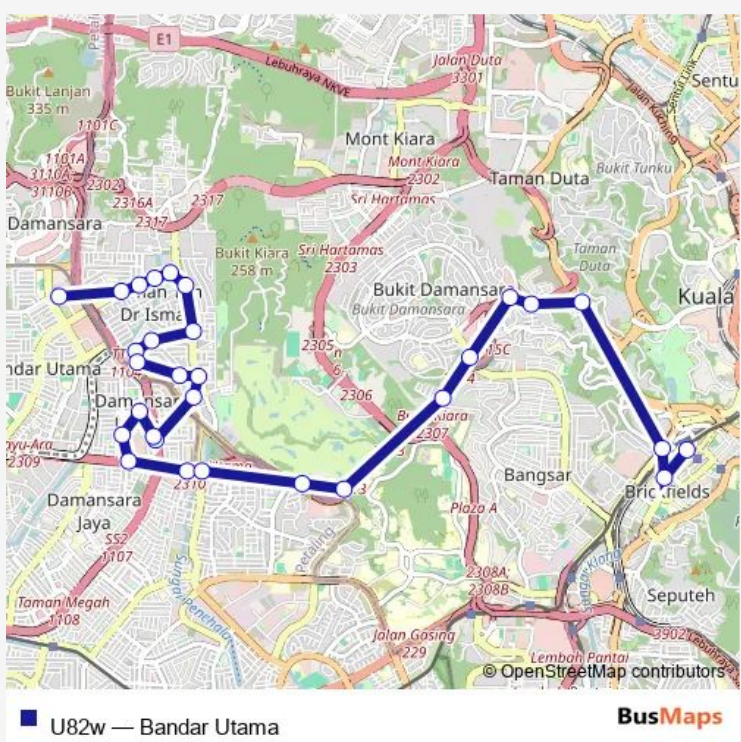

# Bus U82w Bandar Utama

[Go to website](#)

**Direction**  
 Hab Bas Bandar Utama, Central Park Avenue — KL Sentral, Jalan Stesen Sentral 3  
 30 stops  
[Open route schedule](#)

- Hab Bas Bandar Utama, Central Park Avenue
- Public Bank, Jalan Burhanuddin Helmi
- Cimb, Jalan Burhanuddin Helmi
- Villa Flora, Jalan Burhanuddin Helmi
- Kiara Park Apartment, Jalan Burhanuddin Helmi
- Jejantas, Jalan Dato Sulaiman
- Prestorano, Jalan Dato Sulaiman
- SMK Ttdi, Jalan Leong Yew Koh
- Rumah No.129, Pinggir Zaaba
- Rumah No.140, Persiaran Zaaba
- Farmasi Sinaran (opp.), Persiaran Zaaba
- EST Olive Fusion (opp.), Persiaran Dato Sulaiman
- Bank Islam, Jalan Dato Mohd Fuad
- SMK Damansara Utama, Ldp
- Maybank Damansara Utama, Ldp
- Bank Rakyat, Jalan SS 21/56
- York, Jalan SS 21/1
- 7 Eleven, Lebuhraya Sprint
- Wisma Dijaya, Lebuhraya Sprint
- Kondominium Desa Kiara, Lebuhraya Sprint
- Shell, Lebuhraya Sprint

**Route schedule**  
 Hab Bas Bandar Utama, Central Park Avenue — KL Sentral, Jalan Stesen Sentral 3

Monday	06:00
Tuesday	06:00
Wednesday	06:00
Thursday	06:00
Friday	06:00
Saturday	06:00
Sunday	06:00

**Route info**  
 Direction: Hab Bas Bandar Utama, Central Park Avenue  
 Stops: 30  
 Trip Duration: 17 hour 0 min

Phileo Damansara, Lebuhraya Sprint

Victoria Station, Lebuhraya Sprint

Esso, Jalan Johar

Menara Uoa, Jalan Semantan

Wisma Damansara, Jalan Semantan

Duta Vista, Jalan Duta

Jalan Travers (Caltex)

Sri Kota (opp.), Jalan Travers

## Route info

Direction: KL Sentral, Jalan Stesen Sentral 3

Stops: 25

Trip Duration: 17 hour 0 min

U82w Bus time schedules and route maps are available in an offline PDF at [busmaps.com](https://busmaps.com). Use the [busmaps.com](https://busmaps.com) website to see live bus times, train schedule or subway schedule, and step-by-step directions for all public transit in Kuala Lumpur