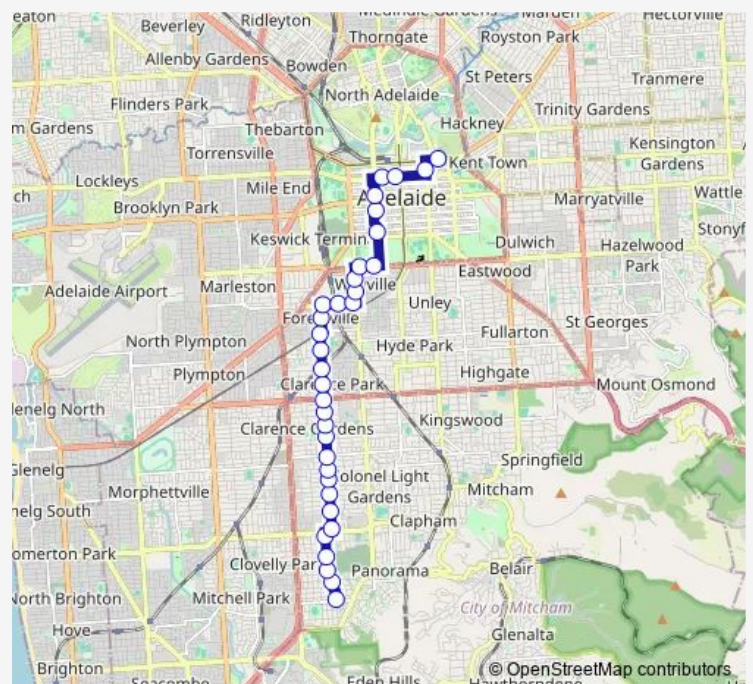

Stop 10 East Ave - West side

Stop 9 East Ave - West side

Stop 8 East Ave - West side

Stop 7 Leah St - West side

Stop 6 Leader St - North side

Route schedule

Stop 23 Cashel St - West side — Stop I1 North Tce - North side

Monday 07:56-14:12

Tuesday 07:56-14:12

Wednesday 07:56-14:12

Thursday 07:56-14:12

Friday 07:56-14:12

Saturday —

Sunday —

Route info

Direction: Stop 23 Cashel St - West side

Stops: 34

Trip Duration: 0 hour 40 min

W91C — St Marys to City

Stop 5 Leader St - North side

Stop 4 Leader St - North side

Stop 3 Goodwood Rd - West side

Stop 2 Goodwood Rd - West side

Stop 2 Greenhill Rd - North side

Stop 2A Greenhill Rd - North side

Stop P1 Morphett St - West side

Stop S1 Morphett St - West side

Stop U1 Morphett St - West side

Stop D2 Currie St - North side

Stop E2 Currie St - North side