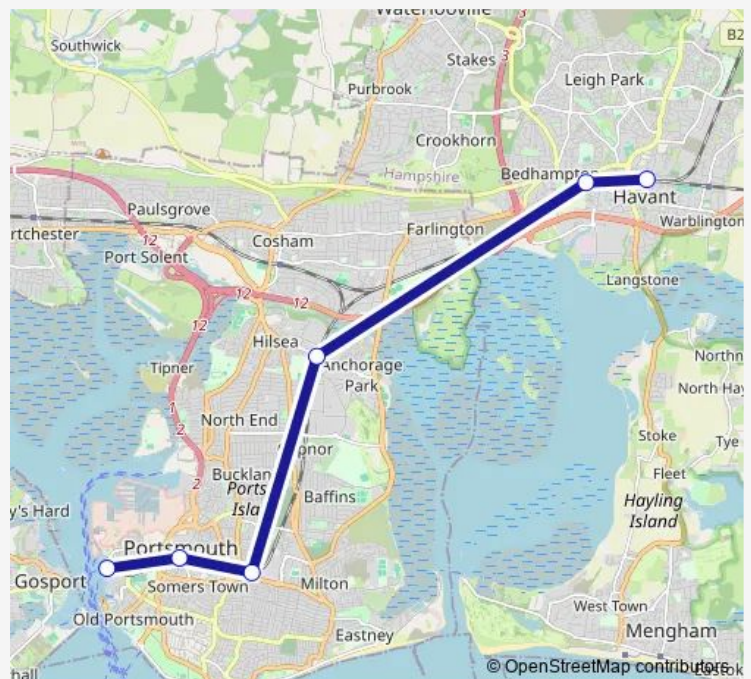

Rail Replacement Bus Service Sn:Hav->Pmh SN replacement bus service from HAV to Pmh

[Go to website](#)

Direction

Havant — Portsmouth Harbour

6 stops

[Open route schedule](#)

- Havant
- Bedhampton
- Hilsea
- Fratton
- Portsmouth & Southsea
- Portsmouth Harbour

Route schedule

Havant — Portsmouth Harbour

Monday	—
Tuesday	—
Wednesday	—
Thursday	—
Friday	—
Saturday	05:10-23:48
Sunday	—

Route info

Direction: Havant

Stops: 6

Trip Duration: 0 hour 38 min

Sn:Hav->Pmh Rail Replacement Bus Service time schedules and route maps are available in an offline PDF at busmaps.com. Use the busmaps.com website to see live bus times, train schedule or subway schedule, and step-by-step directions for all public transit in Portsmouth