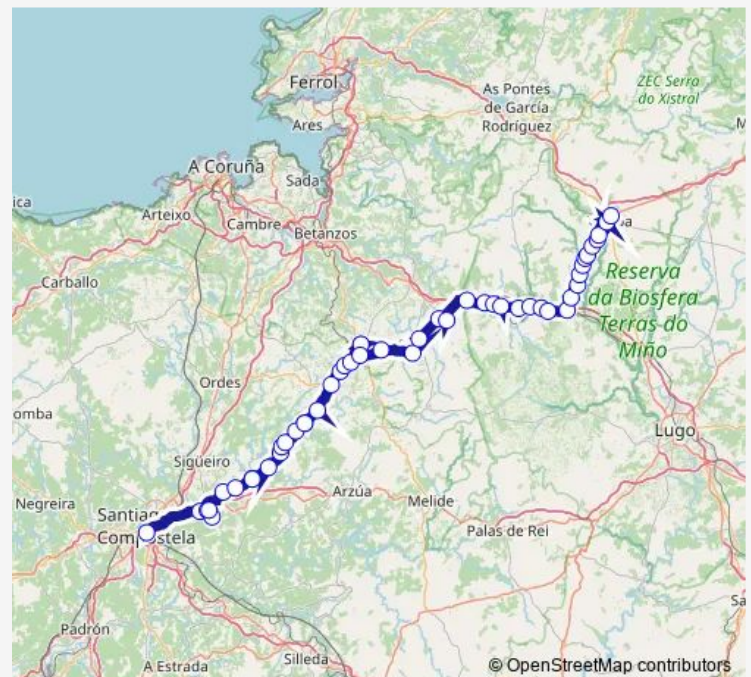

Cumbras

O Vilar- O Pico

A Cabra

Route schedule

Santiago E.I. — Vilalba E.A.

Monday —

Tuesday —

Wednesday —

Thursday —

Friday —

Saturday 09:15

Sunday —

Route info

Direction: Santiago E.I.

Stops: 49

Trip Duration: 2 hour 15 min