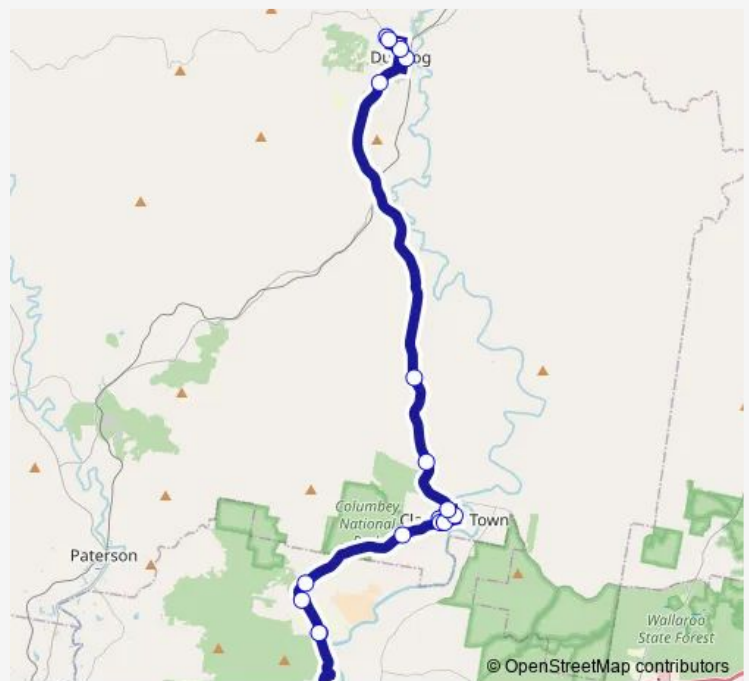

Thursday 15:28

Friday 15:28

Saturday —

Sunday —

Route info

Direction: Dungog High School, Chichester Dam Rd

Stops: 21

Trip Duration: 1 hour 26 min

Direction

Common Rd Before Chichester Dam Rd — Dungog High School, Chichester Dam Rd

15 stops

[Open route schedule](#)

Common Rd Before Chichester Dam Rd

Lord St Opp Dungog Memorial RSL Club

Clarence Town Rd After Reservoir Rd

Clarence Town Rd Opp 3931

Erringhi St At Clarence Town Rd

Queen St At Marshall St

Seaham Public School, Warren St

Clarence Town Rd At Timbertop Rd

Lowe St At Queen St

Lowe St At Prince St

Prince St At Marshall St

Monday 06:41

Tuesday 06:41

Wednesday 06:41

Thursday 06:41

Friday 06:41

Saturday —

Sunday —

Route info