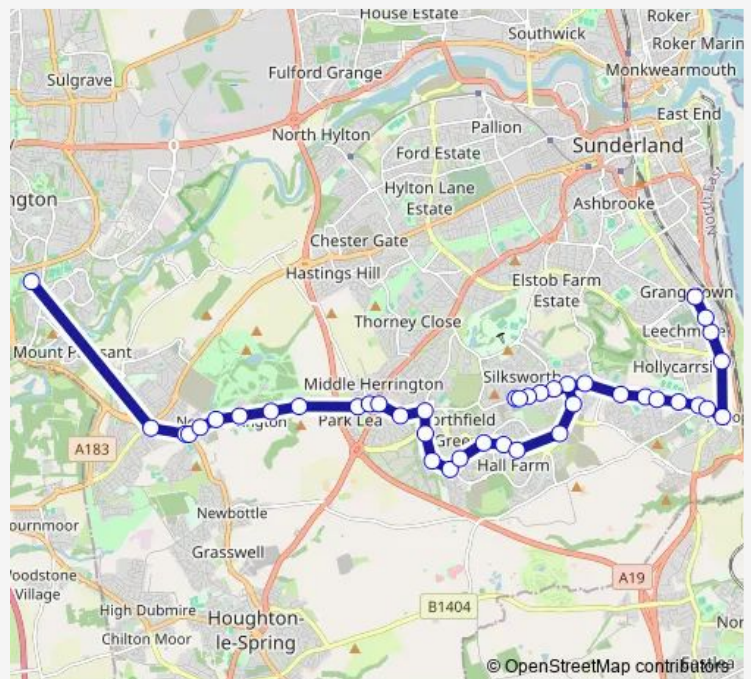

Moorside Road-Manningford Drive

Doxford Park Way

Doxford Park Way-Frobisher Court

Route schedule

St Robert Of Newminster Catholic School — Ryhope Road - Carnegie Street

Monday 15:27

Tuesday 15:27

Wednesday 15:27

Thursday 15:27

Friday 15:27

Saturday —

Sunday —

Route info

Direction: St Robert Of Newminster Catholic School

Stops: 41

Trip Duration: 0 hour 43 min

Ryhope Street South-Roselea Ave

Ryhope Street-St Pauls Terrace

The Village

Ryhope Road-Marine Drive

Ryhope Road-Rhoda Terrace

Ryhope Road-Ayton Avenue

Ryhope Road - Carnegie Street

Direction

Wednesday 07:35

Thursday 07:35

Friday 07:35

Saturday —

Sunday —

Route info

Direction: The Village

Stops: 52