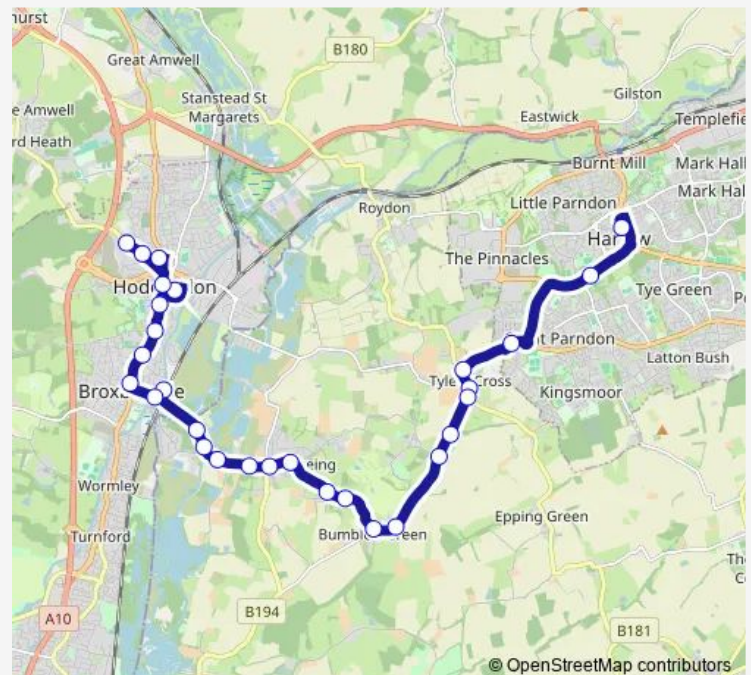

### Direction

Bus Station — Merck Sharpe & Dohme

29 stops

[Open route schedule](#)

Bus Station

Third Avenue

Water Lane

Tylers Cross Farm

Station Road

### Route schedule

Bus Station — Merck Sharpe & Dohme

Monday 07:00-14:00

Tuesday 07:00-14:00

Wednesday 07:00-14:00

Thursday 07:00-14:00

Friday 07:00-14:00

Saturday —

### Route info

Direction: Bus Station

Stops: 29

Trip Duration: 0 hour 29 min

C392

St David's Drive

Lowewood Museum

Brocket Road