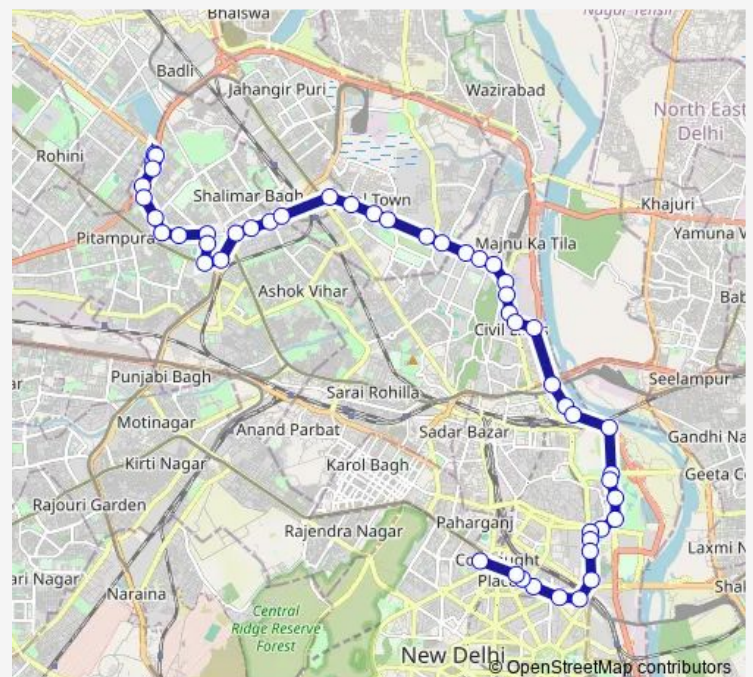

### Route schedule

Uttri Pitam Pura — Shivaji Stadium Terminal

Monday 05:50-18:25

Tuesday 05:50-18:25

Wednesday 05:50-18:25

Thursday 05:50-18:25

Friday 05:50-18:25

Saturday 05:50-18:25

### Route info

Direction: Uttri Pitam Pura

Stops: 50

Trip Duration: 1 hour 32 min

167down

BusMaps

New Police Line

GTB Nagar