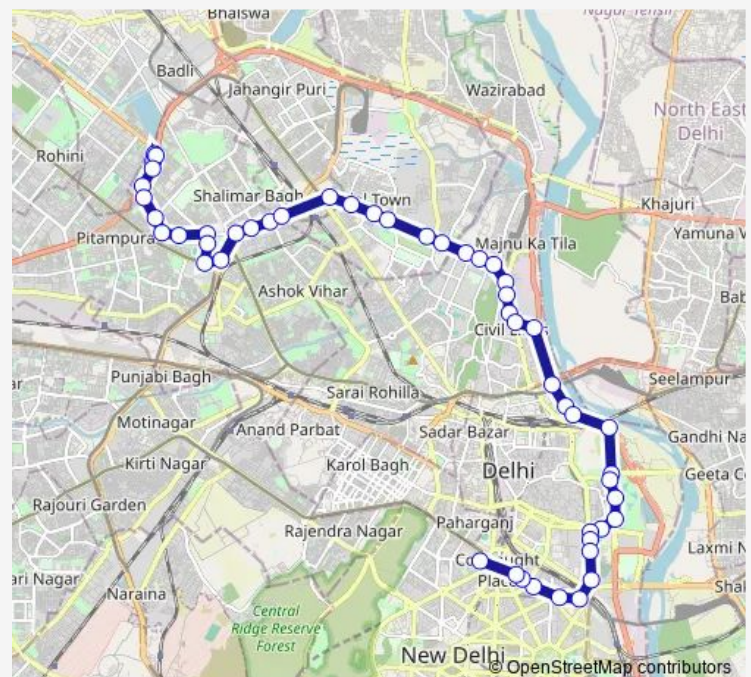

### Route schedule

Uttri Pitam Pura — Shivaji Stadium Terminal

Monday 05:50-18:25

Tuesday 05:50-18:25

Wednesday 05:50-18:25

Thursday 05:50-18:25

Friday 05:50-18:25

Saturday 05:50-18:25

### Route info

Direction: Uttri Pitam Pura

Stops: 50

Trip Duration: 1 hour 32 min

167down

BusMaps

New Police Line

GTB Nagar