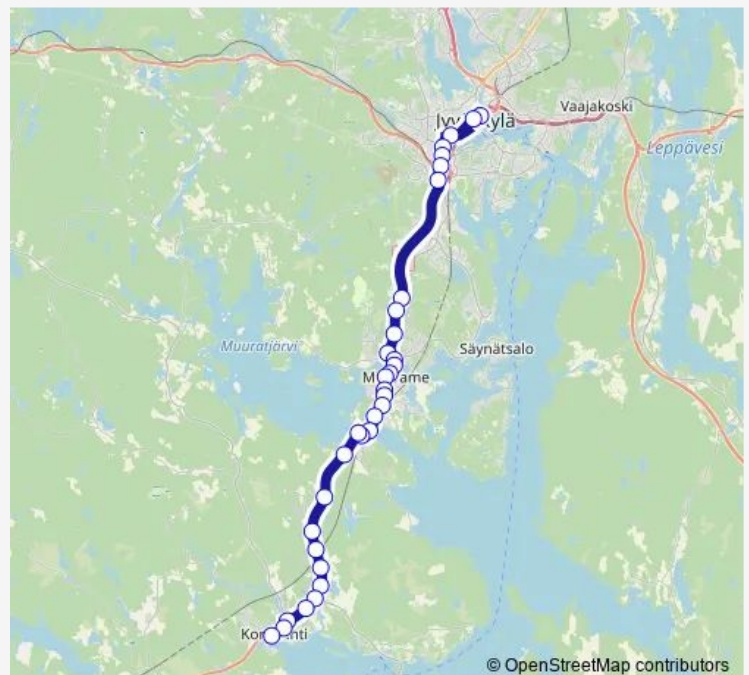

Thursday 07:15-19:20

Friday 07:15-19:20

Saturday 08:15-22:10

Sunday 16:15-22:10

Route info

Direction: Jyväskylä Matkakeskus

Stops: 33

Trip Duration: 0 hour 40 min