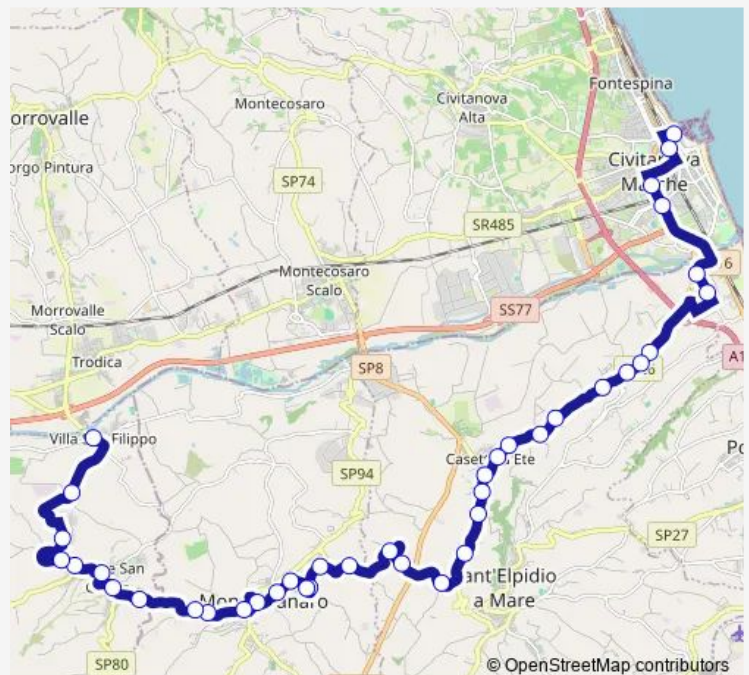

## Bus Mogliano-Montegrano-Civitanova

[Go to website](#)

### Direction

Mogliano — Monte San Giusto

3 stops

[Open route schedule](#)

Mogliano

Macina

Monte San Giusto

### Route schedule

Mogliano — Monte San Giusto

Monday 06:50-18:55

Tuesday 06:50-18:55

Wednesday 06:50-18:55

Thursday 06:50-18:55

Friday 06:50-18:55

Saturday —

### Route info

Direction: Mogliano

Stops: 3

Trip Duration: 0 hour 19 min

■ Mogliano-Montegrano-Civitanova