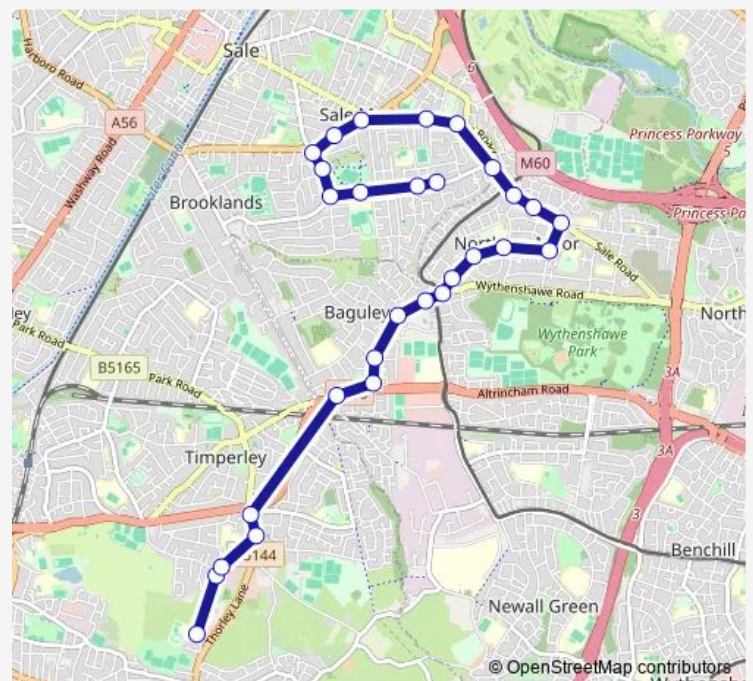

Thursday 15:13

Friday 15:13

Saturday —

Sunday —

Route info

Direction: Altrincham College of Arts

Stops: 29

Trip Duration: 0 hour 27 min

Monday 07:47

Tuesday 07:47

Wednesday 07:47

Thursday 07:47

Friday 07:47

Saturday —

Sunday —

Route info