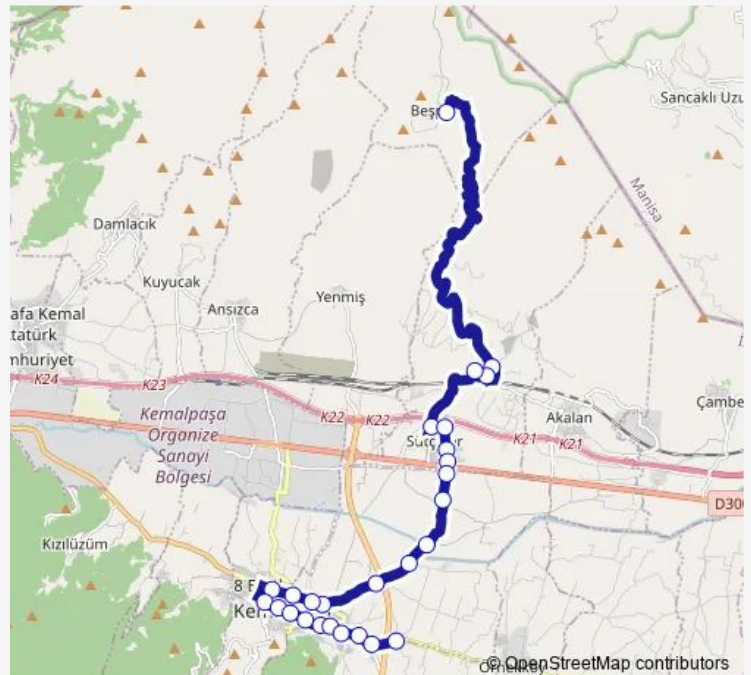

Saturday —

Sunday —

Route info

Direction: Beşpınar Meydan

Stops: 27

Trip Duration: 0 hour 49 min

772 — Beşpınar - Kemalpaşa

BusMaps

Thursday 07:40-16:00

Friday 07:40-16:00

Saturday —

Sunday —

Route info

Direction: Dolmuş Garajı

Stops: 27

Trip Duration: 0 hour 49 min