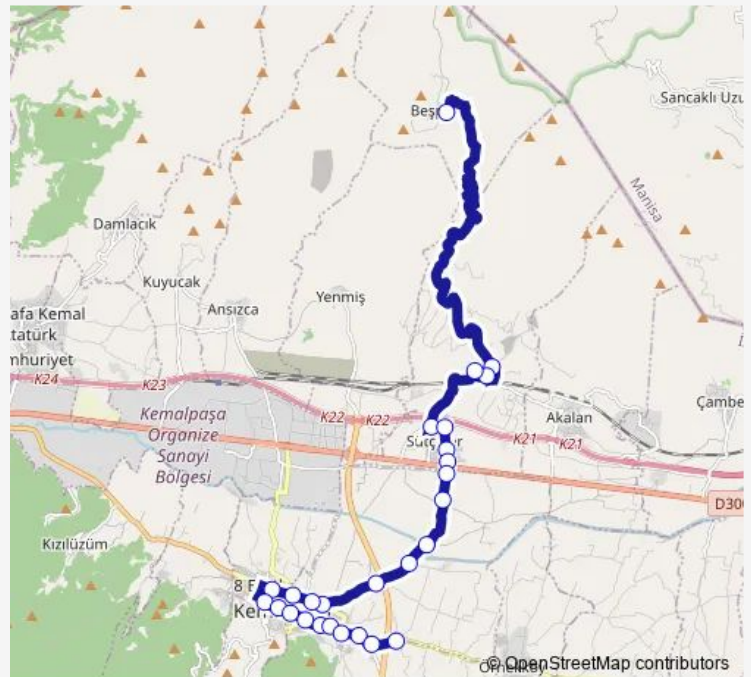

Saturday —

Sunday —

**Route info**

Direction: Beşpınar Meydan

Stops: 27

Trip Duration: 0 hour 49 min

772 — Beşpınar - Kemalpaşa

**BusMaps**