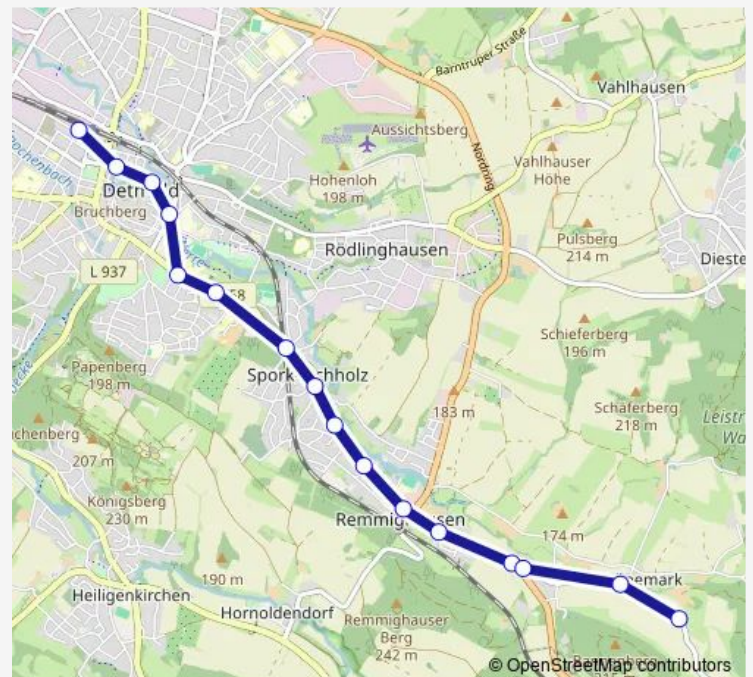

Dt-Schönemark, Ort

Dt-Schönemark, Wilberger Str

Dt-Schönemark, Abzw. Lenstrup

Dt-Schönemark, Gut Beerentrup

### Route schedule

Detmold, Bahnhof — Dt-Schönemark, Gut Beerentrup

Monday —

Tuesday —

Wednesday —

Thursday —

Friday —

Saturday 18:05-20:05

### Route info

Direction: Detmold, Bahnhof

Stops: 16

Trip Duration: 0 hour 17 min

772

BusMaps

## Route schedule

Dt-Schönemark, Gut Beerentrup — Detmold, Bahnhof

Monday 20:39

Tuesday —

Wednesday 20:39

Thursday 20:39

Friday 20:39

Saturday 19:39-20:39