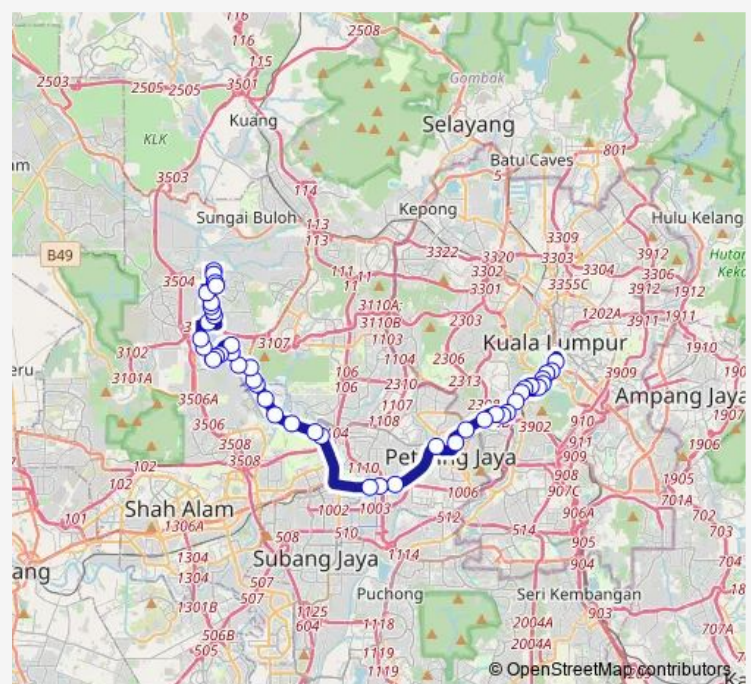

Sa673 U5 (Barat)

Sa674 U5 (Selatan)

Sa922 KG Baru Subang (Selatan)

Sa993 Restoran Subangku

Route schedule

Sa699 HAB BAS U5 — (M) KI2212 Pasar Seni (Platform D1 - D6)

Monday 05:30-21:00

Tuesday 05:30-21:00

Wednesday 05:30-21:00

Thursday 05:30-21:00

Friday 05:30-21:00

Saturday 05:30-21:00

Sunday 05:30-21:00

Route info

Direction: Sa699 HAB BAS U5

Stops: 51

Trip Duration: 1 hour 20 min

772 — Subang Suria Mah Sing ~ Hab Pasar Seni

Sa904 Subang Skypark Terminal (Opp)

Sa1071 KTM Terminal Skypark

Sa902 Malaysian Airline Berhad

Sa900 Aerotree (Opp)

Sa905 Petronas Subang Airport