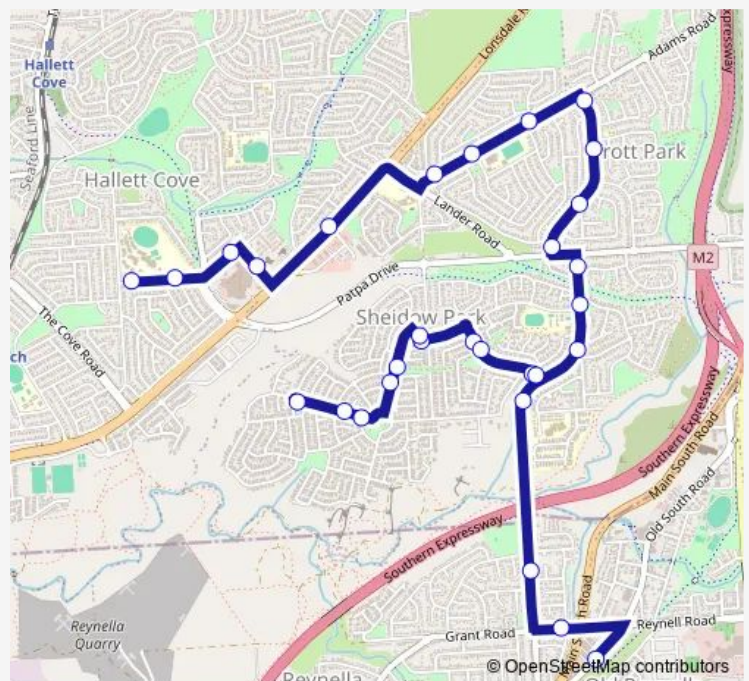

Bus 772 Hallett Cove R-12 School to Old Reynella

[Go to website](#)

Direction

Zone A Old Reynella Interchange — Stop 51A Gledsdale Rd - South side

32 stops

[Open route schedule](#)

- Zone A Old Reynella Interchange
- Stop 45A Grant Rd - South side
- Stop 59 Young St - West side
- Stop 58 Young St - West side
- Stop 58 Great Eastern Ave - West side
- Stop 59 Great Eastern Ave - South West side
- Stop 60 Edward Beck Dr - South side
- Stop 61 Berrima Rd - East side
- Stop 62 Southbank Blvd - South side
- Stop 63 Southbank Blvd - South side
- Stop 62 Southbank Blvd - North side
- Stop 61 Berrima Rd - West side
- Stop 60 Edward Beck Dr - North side
- Stop 59 Great Eastern Ave - North East side
- Stop 58 Great Eastern Ave - East side
- Stop 57 Young St - West side
- Stop 56 Young St - West side
- Stop 55 Young St - West side
- Stop 54C Heysen Dr - West side
- Stop 54B Heysen Dr - West side
- Stop 54A Heysen Dr - West side

Route schedule

Zone A Old Reynella Interchange — Stop 51A Gledsdale Rd - South side

Monday	08:04
Tuesday	08:04
Wednesday	08:04
Thursday	08:04
Friday	08:04
Saturday	—
Sunday	—

Route info

Direction: Zone A Old Reynella Interchange

Stops: 32

Trip Duration: 0 hour 26 min

772 — Hallett Cove R-12 School to Old Reynella

Stop 54 Heysen Dr - West side

Stop 53C Adams Rd - South side

Stop 53B Adams Rd - South side

Stop 53A Adams Rd - South side

Trip Duration: 0 hour 26 min

Stop 59 Great Eastern Ave - North East side

Stop 58 Great Eastern Ave - East side

Stop 58 Young St - East side

Stop 59 Young St - East side

Stop 45A Grant Rd - North side

Zone C Old Reynella Interchange